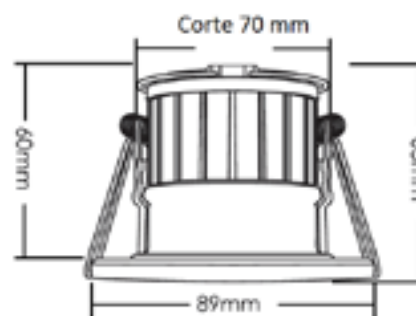

Miami

Downlights

Navigator

Datos Técnicos

Downlight empotrable ignífugo.
Driver externo regulable.
Aros intercambiables incluidos.
Selector CCT.
Regulable por corte de fase.
Downlight IP65.
Driver IP20.

Acabado

Blanco, Negro o Níquel

>80 CRI	3 Años Garantía	220 - 240V	65 IP	>0.90 FP
-20° +40°	50-60 HZ	REGULABLE	ON-OFF 50000	30000h
60°	36	PERSONALIZABLE	CCT	

Referencia	Potencia	CCT	Lúmenes	Color	Corte (mm)	Ecoraee	PVP
83186	8W	CCT	800	Varios	70	0,09	43,30 €