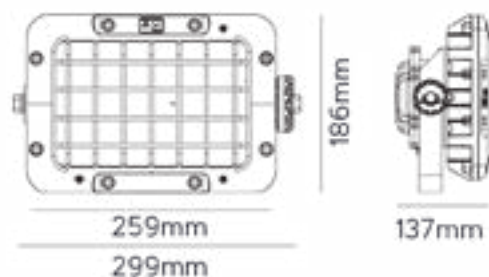

Referencia	Descripción	Potencia	CCT	Lúmenes		Ecoraee	PVP
83501	PROYECTOR LED ATEX ZONA 1	30W	5.700K	3.600	1	0,50	441,20 €
83502	PROYECTOR LED ATEX ZONA 1	60W	5.700K	7.200	1	0,50	448,20 €
83503	PROYECTOR LED ATEX ZONA 1	80W	5.700K	9.600	1	0,50	489,70 €
83504	PROYECTOR LED ATEX ZONA 1	100W	5.700K	12.000	1	0,50	1.163,90 €
83505	PROYECTOR LED ATEX ZONA 1	150W	5.700K	18.000	1	0,50	1.176,60 €
83506	PROYECTOR LED ATEX ZONA 1	200W	5.700K	24.000	1	0,50	1.210,30 €