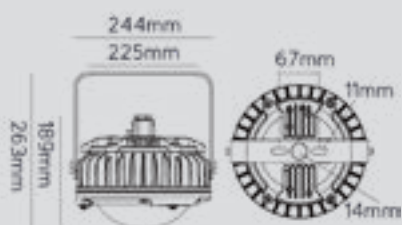

Campana LED

Atex

Navigator

50-70W

100-140W

200W

Proyector LED

Atex