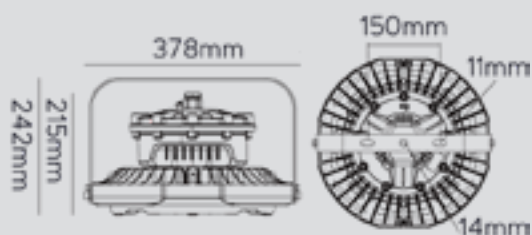

Campana LED

Atex

Navigator

50-70W

100-140W

200W

Proyector LED

Atex