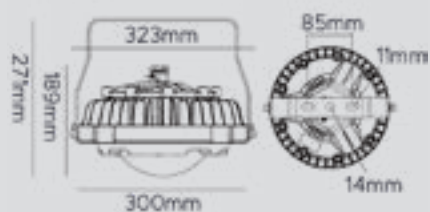

Campana LED

Atex

Navigator

50-70W

100-140W

200W

Proyector LED

Atex