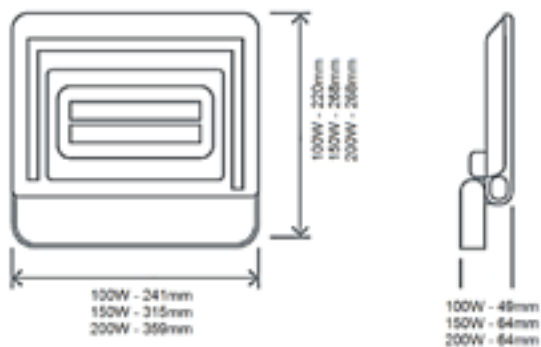

20W

30W

50W

100W

150W

200W

Rotonda Zenia Boulevard

Spanish tapas bar