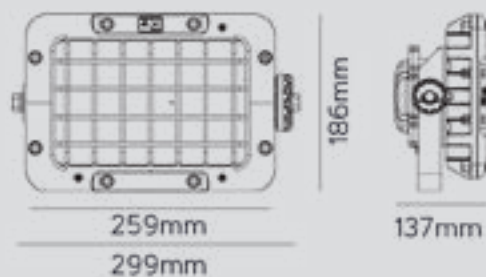

Proyector LED

Atex

100-200W