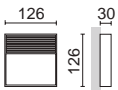

LED SMD AC 5W 540lm **3000K**

■ 923B-L3105B-04 246€

LED SMD AC 13W 1410lm **3000K**

■ 923A-L3113B-04 321€

LED SMD AC 5W 580lm **4000K**

■ 923B-L3305B-04 246€

LED SMD AC 13W 1510lm **4000K**

■ 923A-L3313B-04 321€