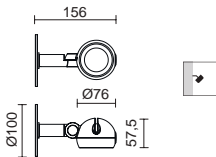

GIBSON

Acabado negro – Black finish

Conector IP67 incluido
IP67 connector included

LED 6W 680lm 3000K

■ 998A-L3106E-02 66€

LED 6W 680lm 4000K

■ 998A-L3306E-02 66€

LED 10W 1200lm 3000K