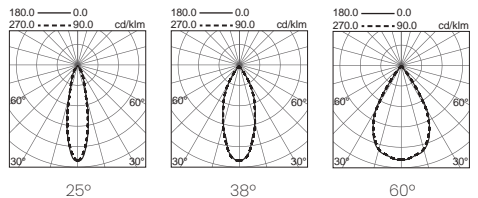

Campos – Fields

1	2	3	4	5	6	7	8	9
Familia Family	Modelo Model	Fuente de luz Lighting source	CRI / °K	Potencia (W) Power (W)	Voltaje Voltage	Óptica Light beam	Regulación Dimmable	Acabado Finish
1 A13	2 INEL	3 39 40	4 CRI90 3000K CRI90 4000K	5 06 6W 10 10W	6	7 2 25° 3 38° 6 60°	8	9 01 ☐
2 A Fixed round B Fixed square					6 A AC110-240V B AC220-240V	8 0 ON-OFF F LC (Trailing and leading edge) 1 PUSH/1-10V D DALI		
3 L LED								

1	2	3	4	5	6	7	8	9		
A13	A	L	39 40	06 10	A	2 3 6	0	01	58 €	
					B		F		81 €	
					A		1		86 €	
					A		D		92 €	
	B				A		0		01	59 €
					B		F			83 €
					A		1			87 €
					A		D			93 €