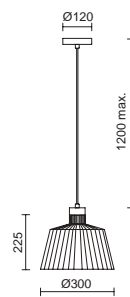

E27 Led / Fluo / Hal max. 42W

■ 685B-G05XIA-02 100€

Adaptador carril — Rail adapter

- B17P-X33X2B-01 26€
- B17P-X33X2B-02 26€
- B17P-X33X2B-03 26€