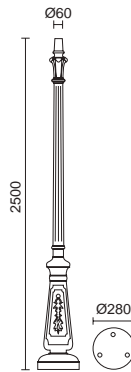

Postes – Poles

■ C08B-3I-02 231€

■ C08C-3I-02 252€

■ C10A-3I-02 524€

■ C10B-3I-02 536€

Instalar sobre suelo rígido. En césped o tierra, añadir pilastro de cemento.
Install on rigid ground. On grass or earth, add pilaster cement.