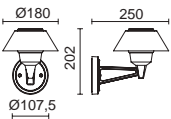

Acabado antracita – Anthracite finish

LED SMD 10,5W 1680lm **3000K**

■ 976A-L310B-04 179€

■ 976A-L31RCB-04 260€

LED SMD 10,5W 1770lm **4000K**

■ 976A-L3310B-04 179€

■ 976A-L33RCB-04 260€