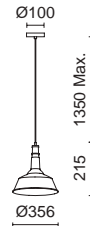

E27 Led / Fluo / Hal max. 60W

■ 585A-G05X1A-02 113€

Adaptador carril – Rail adapter

- B17P-X33X2B-01 26€
- B17P-X33X2B-02 26€
- B17P-X33X2B-03 26€