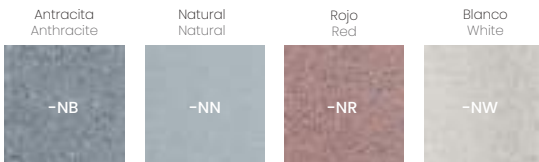

Conector IP67 incluido
IP67 connector included
Lamps P_856

GUI0 2x 12W max.

- 965A-G2IXIA-NB 146€
- 965A-G2IXIA-NN 146€
- 965A-G2IXIA-NR 146€
- 965A-G2IXIA-NW 146€

GUI0 2x 12W max.

- 965B-G2IXIA-NB 146€
- 965B-G2IXIA-NN 146€
- 965B-G2IXIA-NR 146€
- 965B-G2IXIA-NW 146€