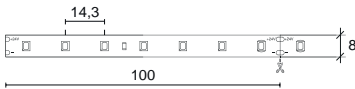

12,6W/m 1248lm/m **2700K**   12,6W/m 1344lm/m **3000K**   12,6W/m 1360lm/m **4000K**

201AS-L3012FC0-00 34€   201AS-L3112FC0-00 34€   201AS-L3312FC0-00 34€