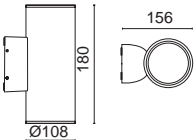

2700K		3000K		4000K		
LED COB 2x12W 2x 1200lm		LED COB 2x12W 2x 1260lm		LED COB 2x12W 2x 1310lm		
1084D-L3026A10-04	200€	1084D-L3126A10-04	200€	1084D-L3326A10-04	200€	
1084D-L3026A10-90	200€	1084D-L3126A10-90	200€	1084D-L3326A10-90	200€	
1084D-L3026A20-04	200€	1084D-L3126A20-04	200€	1084D-L3326A20-04	200€	
1084D-L3026A20-90	200€	1084D-L3126A20-90	200€	1084D-L3326A20-90	200€	
1084D-L3026A30-04	200€	1084D-L3126A30-04	200€	1084D-L3326A30-04	200€	
1084D-L3026A30-90	200€	1084D-L3126A30-90	200€	1084D-L3326A30-90	200€