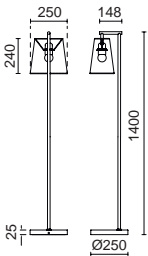

E27 Led / Fluo / Hal max. 40W

□ ○	1017C-G05X1A-01-D1	226€
○ ○	1017C-G05X1A-01-D2	226€
□ ●	1017C-G05X1A-01-D3	226€
● ●	1017C-G05X1A-02-D4	226€

P_284

P_398