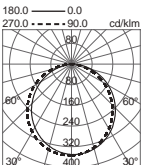

LED SMD **16,5W**

LED SMD **27,5W**

□ 731D-L4118B-28 40€

□ 731E-L4130B-28 56€

□ 731F-L4118R-28 54€

□ 731G-L4130R-28 70€

h (m)	d (m)	E (lux)
1,00	3,45	1038
2,00	6,90	260
3,00	10,35	115
4,00	13,80	65
5,00	17,25	42

h (m)	d (m)	E (lux)
1,00	3,45	965
2,00	6,90	241
3,00	10,35	107
4,00	13,80	60
5,00	17,25	39

h (m)	d (m)	E (lux)
1,00	3,45	965
2,00	6,90	241
3,00	10,35	107
4,00	13,80	60
5,00	17,25	39