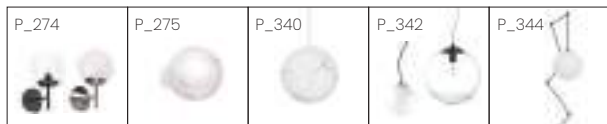

2x E27 Led / Fluo / Hal max. 40W

■ 984K-G05XIA-02-27 179€

3x E27 Led / Fluo / Hal max. 40W

■ 984L-G05XIA-02-27 343€

E ■ 984K-G05XIA-02-LB 255€

E ■ 984L-G05XIA-02-LB 457€