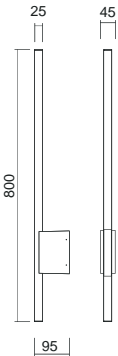

Acabado antracita – Anthracite finish