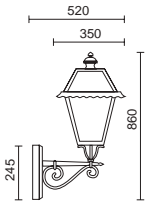

VILLA CHAP UPDATED

Acabado negro texturado – Black textured finish

Lamps P_855