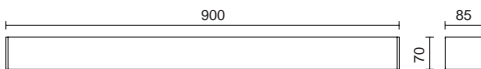

LED SMD 24W 2270lm 3000K

□ 504B-L0124B-01	226€
■ 504B-L0124B-02	226€
■ 504B-L0124B-BR	236€
■ 504B-L0124B-40	236€
■ 504B-L0124B-46	236€