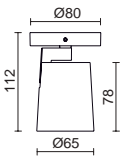

ALU

110V
240V

IP
20

90°

355°

Acabado blanco o negro – White or black finish

Lamps_P_856