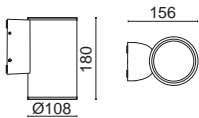

2700K		3000K		4000K		
LED COB 12W 1200lm		LED COB 12W 1260lm		LED COB 12W 1310lm		
1084C-L3012A10-04	140€	1084C-L3112A10-04	140€	1084C-L3312A10-04	140€	
1084C-L3012A10-90	140€	1084C-L3112A10-90	140€	1084C-L3312A10-90	140€	
1084C-L3012A20-04	140€	1084C-L3112A20-04	140€	1084C-L3312A20-04	140€	
1084C-L3012A20-90	140€	1084C-L3112A20-90	140€	1084C-L3312A20-90	140€	
1084C-L3012A30-04	140€	1084C-L3112A30-04	140€	1084C-L3312A30-04	140€	
1084C-L3012A30-90	140€	1084C-L3112A30-90	140€	1084C-L3312A30-90	140€