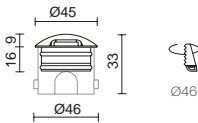

LED COB 1,5W 170lm **3000K**

665B-L0102F-43 364€

665E-L0102F-43 363€

LED COB 1,5W 180lm **4000K**

665B-L0202F-43 364€

665E-L0202F-43 363€