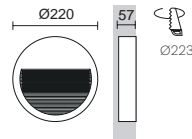

LED SMD 4W 544lm **3000K**

- 289D-L0104B-03 366€
- 289D-L0104B-04 366€

LED SMD 9W 1100lm **3000K**

- 289E-L0110B-03 495€
- 289E-L0110B-04 495€

LED SMD 4W 576lm **4000K**

- 289D-L0204B-03 366€
- 289D-L0204B-04 366€

LED SMD 9W 1165lm **4000K**

- 289E-L0210B-03 495€
- 289E-L0210B-04 495€