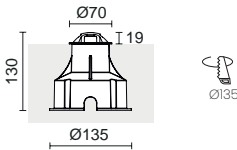

LED SMD 6W 690lm **2700K**
■ 1070D-L3006FX0-04 326€

LED SMD 6W 690lm **2700K**
■ 1070E-L3006FX0-04 326€

LED SMD 6W 690lm **2700K**
■ 1070F-L3006FX0-04 326€

LED SMD 6W 690lm **3000K**
■ 1070D-L3106FX0-04 326€

LED SMD 6W 690lm **3000K**
■ 1070E-L3106FX0-04 326€

LED SMD 6W 690lm **3000K**
■ 1070F-L3106FX0-04 326€

LED SMD 6W 750lm **4000K**
■ 1070D-L3306FX0-04 326€

LED SMD 6W 750lm **4000K**
■ 1070E-L3306FX0-04 326€

LED SMD 6W 750lm **4000K**
■ 1070F-L3306FX0-04 326€

Alimentador – Power supply
100W (max.14 unit.)
B02R-X33AIF-01 66€

90V 264V AC	24V DC	IP 67
IN	OUT	

Sistema AcquaStop en el interior del prensaestopas.
AcquaStop system inside the cable gland.

Evite siempre colocar las luminarias en vaguadas o depresiones del terreno. Es indispensable realizar un drenaje.
Always avoid placing the lights in valleys or depressions of the ground. It is essential to carry out an efficient drainage.