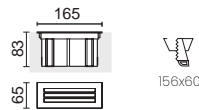

LED SMD 4W 505lm **2700K**

■ I088B-L3004F90-30 221€

LED SMD 4W 520lm **3000K**

■ I088B-L3104F90-30 221€

LED SMD 4W 555lm **4000K**

■ I088B-L3304F90-30 221€