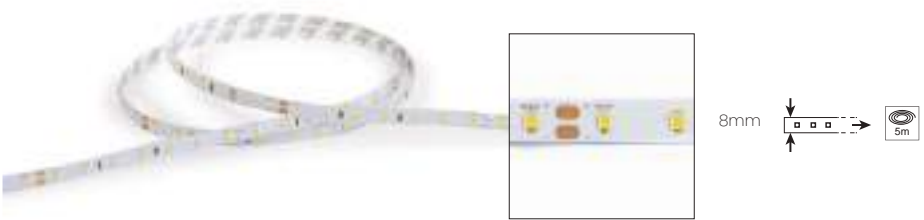

NILO BASIC

IP 20