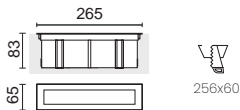

LED SMD 6W 685lm **2700K**

■ I088C-L3006F90-30 249€

LED SMD 6W 720lm **3000K**

■ I088C-L3106F90-30 249€

LED SMD 6W 790lm **4000K**

■ I088C-L3306F90-30 249€