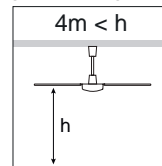

Altura mínima desde el suelo.
Minimum height from the ground.