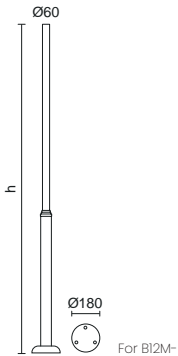

RESIN

SEA SIDE
SUITABLE

Acabado negro — Black finish