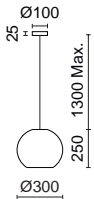

E27 Led max. 15W

■ 1029D-G05XIA-02-M1 326€
■ 1029D-G05XIA-02-M2 326€