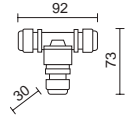

Triple conector (3 polos) para cables-manguera de Ø13,5 mm.
Triple connector (3 poles) for wires-hoses between Ø13,5 mm.

B03C-X33X2A-02 34€