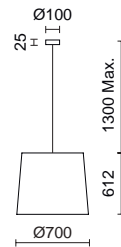

E27 Led max. 15W

■ ■ 985F-G05X1A-02-RI 505€