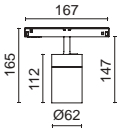

Acabado blanco o negro – White or black finish

Con Driver remoto
With Remote Driver