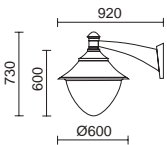

GX53 LED T2 (9x 10W)

■ 408B-G3IXIA-02 767€

GX53 LED T2 (9x 10W)

■ 408D-G3IXIA-02 730€

2x GX53 LED T2 (9x 10W)

■ 408E-G3IXIA-02 1.259€