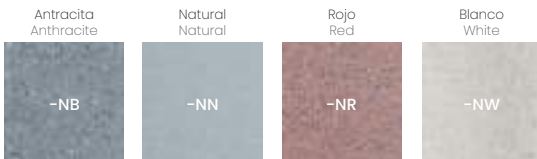

STONE

Conector IP67 incluido
IP67 connector included

Lamps P_856

GU10 12W max.

- 965D-G2IXIA-NB 123€
- 965D-G2IXIA-NN 123€
- 965D-G2IXIA-NR 123€
- 965D-G2IXIA-NW 123€

ATIC

Acabado blanco – White finish

LED COB 9W 1940lm **3000K**