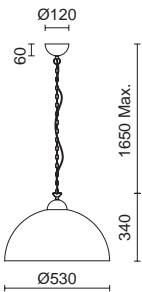

E27 Led / Fluo / Hal max. 60W

■ 618A-G05X1A-02 373€

Adaptador carril — Rail adapter

□ B17P-X33X2B-01 26€

■ B17P-X33X2B-02 26€

■ B17P-X33X2B-03 26€