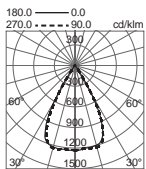

NIX

Acabado blanco – White finish

LED COB 8W 680lm 3000K

□ 780C-L3108B-21 42€

LED COB 8W 680lm 3000K

□ 780D-L3108B-21 43€

LED COB 8W 680lm 3000K

□ 780G-L3108B-21 45€

LED COB 8W 680lm 3000K

□ 780H-L3108B-21 46€