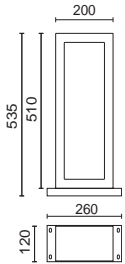

STONE

Conector IP67 incluido
IP67 connector included

LED SMD 6W 400lm 3000K

- 965F-L3106B-NB 445€
- 965F-L3106B-NN 445€

Instalar sobre suelo rígido. En césped o tierra, añadir pilastra de cemento.
Install on rigid ground. On grass or earth, add pilaster cement.