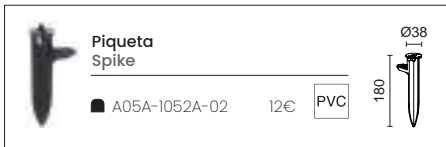

Acabado antracita – Anthracite finish

Connectors P_857

2700K

LED COB 5W 460lm

■ 1052A-L3806BV0-04 133€

3000K

LED COB 5W 485lm

■ 1052A-L3906BV0-04 133€

4000K

LED COB 5W 505lm

■ 1052A-L4006BV0-04 133€

2700K

LED COB 10,5W 1140lm

■ 1052B-L3812BV0-04 246€

3000K

LED COB 10,5W 1240lm

■ 1052B-L3912BV0-04 246€

4000K

LED COB 10,5W 1260lm

■ 1052B-L4012BV0-04 246€

2700K

LED COB 24,5W 2580lm

■ 1052C-L3828BV0-04 326€

3000K

LED COB 24,5W 3035lm

■ 1052C-L3928BV0-04 326€

4000K

LED COB 24,5W 3160lm

■ 1052C-L4028BV0-04 326€

For 1052A