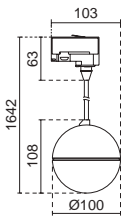

ALU

220V
240V

50Hz
60Hz

EEL
IP
20

50.000h

L80
B20

CRI
>90

W
SELECT

K
SELECT

45°

Acabado blanco o negro – White or black finish

Suspensión carril – Track pendant
Cable de suspensión textil – Textile suspension cable finish

1060A-