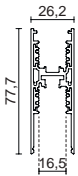

Acabado blanco o negro – White or black finish

DRIVERS 48V P_859