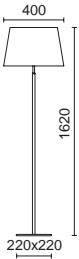

FIRENZE UPDATED

Acabado níquel satinado con pantalla blanca, negra o beige
Satin nickel finish with white, black or beige shade

Lamps P_855

E27 Led / Fluo / Hal max. 60W

- ☐ 507C-G05XIA-35-6BCA 139€
- ☐ 507C-G05XIA-35-6BCB 139€
- ☐ 507C-G05XIA-35-6BCG 139€

E27 Led / Fluo / Hal max. 60W

- ☐ 507C-G05XIA-35-7BCA 139€
- ☐ 507C-G05XIA-35-7BCB 139€
- ☐ 507C-G05XIA-35-7BCG 139€