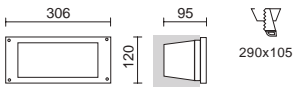

LED SMD AC 13W 1790lm 3000K

- 401B-L0113B-03 273€
- 401B-L0113B-04 273€

E27 Led/Hal/Fluo 42W max.

- 401B-G05X1A-03 153€
- 401B-G05X1A-04 153€