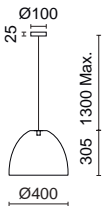

E27 Led max. 15W

- 1037C-G05XIA-02-M1 630€
- 1037C-G05XIA-02-M2 695€

IP 20 P_362

Fabricado con materiales naturales susceptibles a variaciones de color y trama.
Made with natural materials susceptible to variations in color and pattern.