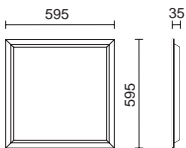

HIMMEL

Acabado blanco – White finish

Con Driver remoto
With Remote Driver

LED SMD 40W 3400lm **3000K**

□ 583C-L3140B-01 56€

LED SMD 40W 3600lm **4000K**

□ 583C-L3340B-01 56€

Para falso techo modular.
For modular ceiling.

Kit de superficie
Surface mounted kit

A20B-583-01 36€