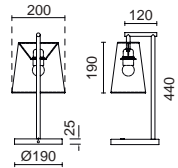

NEMO

Pie blanco o negro con pantalla tejido sintético blanco, beige, marrón o negro fabric
White or black body finish with synthetic white, beige, brown, beige or black fabric shade finish.

Lamps
P_855

E27 Led / Fluo / Hal max. 40W

□ ○ 1017B-G05XIA-01-D1	168€
□ ○ 1017B-G05XIA-01-D2	168€
□ ● 1017B-G05XIA-01-D3	168€
■ ● 1017B-G05XIA-02-D4	168€

E27 Led / Fluo / Hal max. 40W

□ ○ 1017D-G05XIA-01-D1	188€
□ ○ 1017D-G05XIA-01-D2	188€
□ ● 1017D-G05XIA-01-D3	188€
■ ● 1017D-G05XIA-02-D4	188€

5W

P_284

P_399