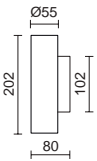

TANIA RANGE EXTENSION

ACER