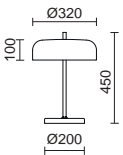

2x E27 (Ø45) Led / Fluo / Hal max. 40W

- 992A-G04XIA-01 100€
- 992A-G04XIA-02 100€

2x E27 (Ø45) Led / Fluo / Hal max. 40W

- 992B-G04XIA-01 131€
- 992B-G04XIA-02 131€