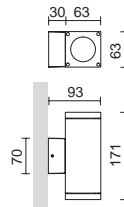

CUB

Acabado blanco, negro, gris o antracita – White, black, grey or anthracite finish

Lamps P_855

GU10 LED 4,5W max.

- ☐ 555C-G2IXIA-01 49€
- ☒ 555C-G2IXIA-02 49€
- ☐ 555C-G2IXIA-03 49€
- ☐ 555C-G2IXIA-04 49€

GU10 LED 2x 4,5W max.

- ☐ 555D-G2IXIA-01 61€
- ☒ 555D-G2IXIA-02 61€
- ☐ 555D-G2IXIA-03 61€
- ☐ 555D-G2IXIA-04 61€