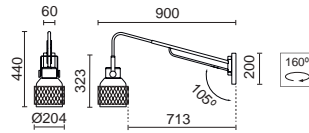

TOSCA

RANGE
EXTENSION

By Nacho Timón

ACER + ALU

Acabado blanco, negro o azul – White, black or blue finish

Lamps P_855

E27 Led/Fluo/Hal. max. 60W

□ 956D-G05XIA-01 365€

■ 956D-G05XIA-02 365€

■ 956D-G05XIA-06 365€

E27 Led/Fluo/Hal. max. 60W

□ 956E-G05XIA-01 365€

■ 956E-G05XIA-02 365€

■ 956E-G05XIA-06 365€