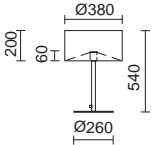

E27 Led / Fluo / Hal] max. 40W

- ○ 909B-G05XIA-01-9CCA 215€
- ● 909B-G05XIA-01-9CCB 215€
- ● 909B-G05XIA-01-9CCG 215€
- ○ 909B-G05XIA-02-9CCA 215€
- ● 909B-G05XIA-02-9CCB 215€
- ● 909B-G05XIA-02-9CCG 215€

E27 Led / Fluo / Hal] max. 40W

- ○ 909A-G05XIA-01-9BCA 275€
- ● 909A-G05XIA-01-9BCB 275€
- ● 909A-G05XIA-01-9BCG 275€
- ○ 909A-G05XIA-02-9BCA 275€
- ● 909A-G05XIA-02-9BCB 275€
- ● 909A-G05XIA-02-9BCG 275€

P_280