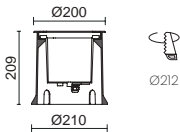

LED SMD 12W 1650lm

	1023F-L1412FIX-30	982€	15°
	1023F-L1412F3X-30	982€	35°
	1023F-L1412F6X-30	982€	60°

Kit Controlador y mando a distancia para RGB/RGBW
Controller and remote control kit for RGB/RGBW

CONTR9+XC 85€

Controller
Control: RF 2.4Ghz
Exit sign: DMX512
Input Voltage: 5-24Vdc
10 statics colors
32 dynamics modes

Telecomando
Control: 1 zone (30m)
power supply: lxCR2032 non incluse (3Vdc)
Exit sign: RF 2.4Ghz