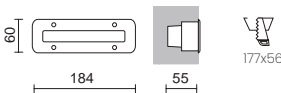

LED SMD 1,3W 200lm 3500K

■ 305C-L0102F-30 91€

	Alimentador – Power supply			
	15W (max. 9 unit.)			
B02A-X33X2F-01	16€	220V 240V AC	24V DC	IP 20
		IN	OUT	

	Alimentador – Power supply			
	12W (max. 7 unit.)			
B02Q-X3312F-01	1717€	90V 295V AC	24V DC	IP 30
		IN	OUT