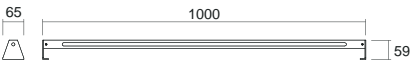

LANCE

Acabado antracita – Anthracite finish

Conector IP67 incluido
IP67 connector included

LED SMD AC 15W 1500lm **3000K**

■ 1024C-L3115BX0-04 148€

LED SMD AC 15W 1620lm **4000K**

■ 1024C-L3315BX0-04 148€

WALK