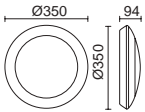

Acabado blanco – White finish

GX53 LED T2 11W

□ 579C-G3IXIA-01 126€