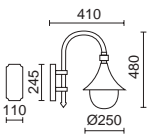

E27 Led/Hal/Fluo 42W max.

- 332B-G05XIA-01T 130€
- 332B-G05XIA-02T 130€

E27 Led/Hal/Fluo 42W max.

- 332G-G05XIA-01T 113€
- 332G-G05XIA-02T 113€