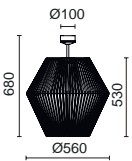

E27 LED 15W max.

■ 857D-G05XIA-58 560€