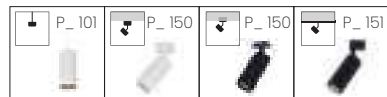

Rejilla antideslumbrante - Anti-glare grille

	A04R-835.20.01	8€
	A04R-835.20.02	8€
	A04R-835.20.47	8€