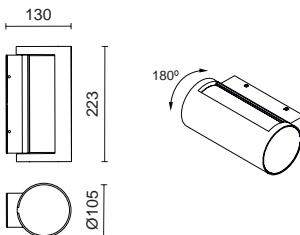

Acabado antracita – Anthracite finish