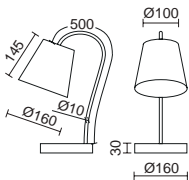

E27 Led / Fluo / Hal max. 60W (Ø45)

●● 907A-G05XIA-02-CB 105€

P_298