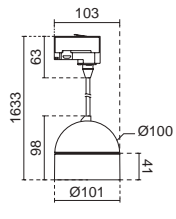

UKU 6

ALU

220V
240V

50Hz
60Hz

EEL
IP
20

50.000h

L80
B20

CRI
>90

W
SELECT

K
SELECT

45°

Acabado blanco o negro – White or black finish

Suspensión carril – Track pendant
Cable de suspensión textil – Textile suspension cable finish

PMMA
OPAL

PC

PC

1060D-

PC