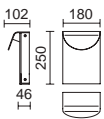

Acabado antracita – Anthracite finish