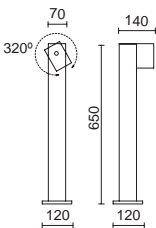

LED COB 7W 750lm 3000K

■ 452A-L0107A-04 177€

Instalar sobre suelo rígido. En césped o tierra, añadir pilastra de cemento.
Install on rigid ground. On grass or earth, add pilaster cement.

P_496