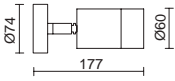

Acabado antracita – Anthracite finish

GU10 LED 4,5W max.

■ 538A-G2IXA-04 46€