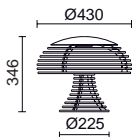

WOOD + ACER

110V
240V
AC

IP
20

2m

ON
OFF

Acabado madera haya – Beech wood finish