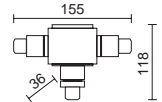

CONECTORES — CONNECTORS

Doble conector (3 polos) para cables-manguera entre Ø5-13 mm.
Double connector (3 poles) for wires-hoses between Ø5-13 mm.

B03A-X33X2A-02 17€

Triple conector (3 polos) para cables-manguera entre Ø7-13,5 mm.
Triple connector (3 poles) for wires-hoses between Ø7-13,5 mm.

B03B-X33X2A-02 20€

Triple conector (3 polos) para cables-manguera de Ø13,5 mm.
Triple connector (3 poles) for wires-hoses between Ø13,5 mm.

B03C-X33X2A-02 34€

Triple conector (3 polos) para cables-manguera de Ø13,5 mm.
Triple connector (3 poles) for wires-hoses between Ø13,5 mm.

B03D-X33X2A-02 36€

Doble conector (2 polos) para cables-manguera entre Ø5-9mm.
Double connector (2 poles) for wires-hoses between Ø5-9mm.

B03I-X33X2A-02 12€

IP
68

Doble conector (3 polos) para cables-manguera entre Ø5-9mm.
Double connector (3 poles) for wires-hoses between Ø5-9mm.

B03L-X33X2A-02 13€

IP
68

Doble conector (4 polos) para cables-manguera entre Ø5-9mm.
Double connector (4 poles) for wires-hoses between Ø5-9mm.

B03M-X33X2A-02 19€

IP
68

Doble conector (5 polos) para cables-manguera entre Ø5-13 mm.
Double connector (5 poles) for wires-hoses between Ø5-13 mm.

B03I-X33X2A-02 21€

Triple conector (5 polos) para cables-manguera entre Ø7-13,5 mm.
Double connector (5 poles) for wires-hoses between Ø7-13,5 mm.

B03J-X33X2A-02 30€