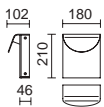

Acabado antracita – Anthracite finish