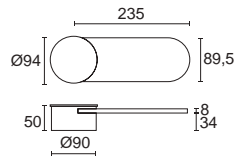

Acabado blanco, negro u oro mate – White, black or matt gold finish