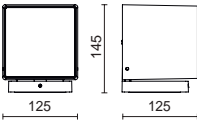

DADO

Acabado antracita – Anthracite finish
Opciones de acabado a consultar
Finish options available for consultation

Consultar opciones de regulación
Consult regulation options

LED COB 12W 1586lm **3000K**

LED COB AC 12W 1650lm **4000K**

■ 922C-L3114B-04	453€	■ 922C-L3314B-04	453€	▲ 19°
■ 922C-L31RDB-04	663€	■ 922C-L33RDB-04	663€	▲ 19°
■ 922D-L3114B-04	453€	■ 922D-L3314B-04	453€	▲ 49°
■ 922D-L31RDB-04	663€	■ 922D-L33RDB-04	663€	▲ 49°