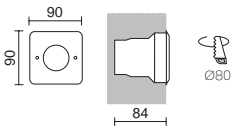

LED SMD 1,5W 180lm **3500K**

■ ○ 213A-L1012F-30 83€

LED SMD 1,5W 180lm **3500K**

■ ○ 213B-L1012F-30 83€

LED SMD 1,5W **Azul – Blue**

■ ● 213A-L1002F-30 83€

LED SMD 1,5W **Azul – Blue**

■ ● 213B-L1002F-30 83€

Alimentador – Power supply
15W (max. 8 unit.)
B02A-X33X2F-01 16€

220V 240V AC	24V DC	IP 20
IN	OUT	

Alimentador – Power supply
12W (max. 6 unit.)
B02Q-X3312F-01 17€

90V 250V AC	24V DC	IP 30
IN	OUT