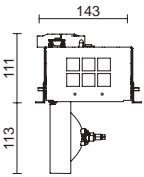

Acabado blanco, negro o gris – White, black or grey finish

G53 LED AR111 12V / QR-LP III 75W max.

□ 738F-G18RCB-01	64€	
■ 738F-G18RCB-02	64€	
■ 738F-G18RCB-03	64€