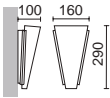

Acabado níquel satinado – Satin nickel finish

LED SMD 12W 1200lm 3000K

694A-L0112B-35 100€