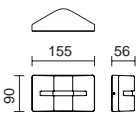

Acabado antracita – Anthracite finish