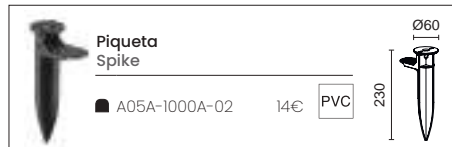

STONE

Conector IP67 incluido
IP67 connector included
Lamps P_856

GU10 12W max.

- 965H-G2IXIA-NB 128€
- 965H-G2IXIA-NN 128€

Antracita
Anthracite

Natural
Natural

BAMBOLA

TERMO PLASTIC
PURMA TRANS
▼
▼
▼
220V 240V AC
IEC
IP 67
IK 08
70.000h
L80 B10
CRI >80
145°
2m
IP44
SEA SIDE SUITABLE