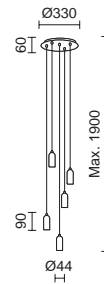

A TU ESTILO

Acabado blanco, negro o cromado – White, black or chrome finish

Lamps P_855

1x E27 Led / Vintage max. 60W

- 717D-G05X1A-01 74€
- 717D-G05X1A-02 74€
- ▣ 717D-G05X1A-32 74€

3x E27 Led / Vintage max. 60W

- 717E-G05X1A-01 147€
- 717E-G05X1A-02 147€
- ▣ 717E-G05X1A-32 147€

5x E27 Led / Vintage max. 60W

- 717F-G05X1A-01 236€
- 717F-G05X1A-02 236€
- ▣ 717F-G05X1A-32 236€