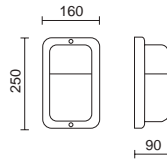

LED SMD AC 9W 1160lm **3000K**

- 166A-L0109B-01 184€
- 166A-L0109B-02 184€

LED SMD AC 9W 1240lm **4000K**

- 166A-L0209B-01 184€
- 166A-L0209B-02 184€

LED SMD AC 9W 1160lm **3000K**

- 166B-L0109B-01 184€
- 166B-L0109B-02 184€

LED SMD AC 9W 1240lm **4000K**

- 166B-L0209B-01 184€
- 166B-L0209B-02 184€