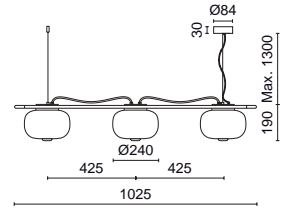

- I028C-L38RCB-02-05 635€
- E ■ I028C-L38RCB-02-06 635€
- E ■ I028C-L38RCB-02-FG 635€
- E ■ I028C-L38RCB-02-SH 635€
- E ■ I028C-L38RCB-02-SL 635€

KRISTA

RANGE
EXTENSION

By Nacho Timón

Acabado negro con cristal verde, azul, fougé, cherry o salmón
Black finish with green, blue, fougé, cherry or salmon glass