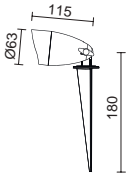

max. 75W

B02E-X3330E-00 40€

B02E-X3375E-00 59€

TERRA

RANGE
EXTENSION

PRÓXIMO LANZAMIENTO
NEXT LAUNCH

Acabado antracita, verde y marrón – Anthracite green, and brown finish

Connectors P_857