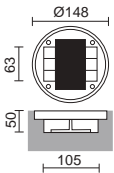

Acabado gris – Grey finish
Luz blanco o naranja – White or orange light