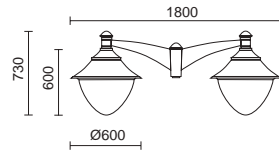

GX53 LED T2 (9x 10W)

■ 408B-G3IXIA-02 767€

GX53 LED T2 (9x 10W)

■ 408D-G3IXIA-02 730€

2x GX53 LED T2 (9x 10W)

■ 408E-G3IXIA-02 1.259€