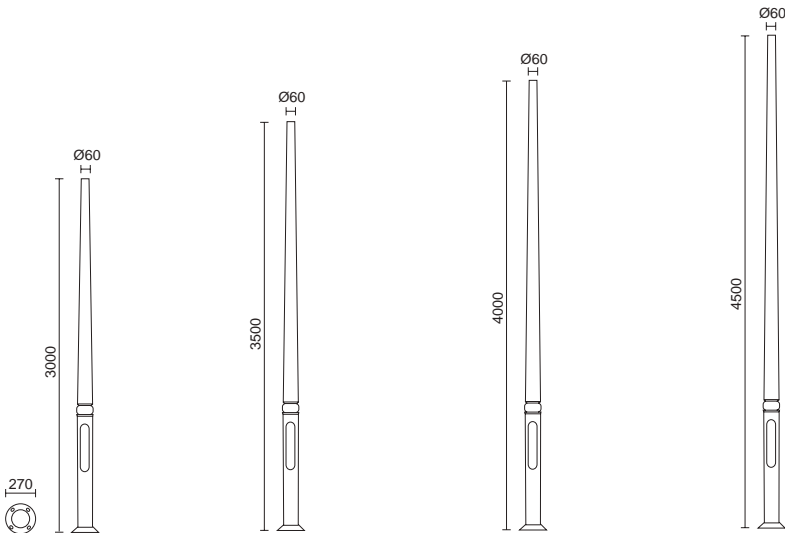

GX53 LED T2 (9x 10W)

■ 655A-G3IXIA-02 596€