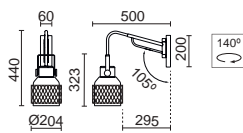

TOSCA

RANGE
EXTENSION

By Nacho Timón

ACER + ALU

Acabado blanco, negro o azul – White, black or blue finish

Lamps P_855

E27 Led/Fluo/Hal. max. 60W

□ 956D-G05XIA-01 365€

■ 956D-G05XIA-02 365€

■ 956D-G05XIA-06 365€

E27 Led/Fluo/Hal. max. 60W

□ 956E-G05XIA-01 365€

■ 956E-G05XIA-02 365€

■ 956E-G05XIA-06 365€