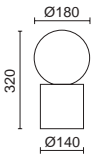

1073A-L3110A-50 650€

P_264

P_326

GEOMETRICAL

Acabado blanco o madera haya – White or beech wood finish

Lamps P_ 856

G9 LED Max. 5W

□ 1075A-H20XIA-01 109€