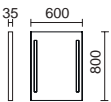

Acabado cromado – Chrome finish

LED SMD 2x10W 600lm 4000K

■ 975A-L0220B-32 331€