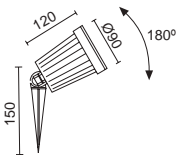

Acabado negro o gris – Black or grey finish