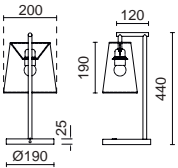

NEMO

Pie blanco o negro con pantalla tejido sintético blanco, beige, marrón o negro fabric
White or black body finish with synthetic white, beige, brown, beige or black fabric shade finish.

Lamps
P_855

E27 Led / Fluo / Hal max. 40W

□ ○ 1017B-G05XIA-01-D1	168€
□ ○ 1017B-G05XIA-01-D2	168€
□ ● 1017B-G05XIA-01-D3	168€
■ ● 1017B-G05XIA-02-D4	168€

E27 Led / Fluo / Hal max. 40W

□ ○ 1017D-G05XIA-01-D1	188€
□ ○ 1017D-G05XIA-01-D2	188€
□ ● 1017D-G05XIA-01-D3	188€
■ ● 1017D-G05XIA-02-D4	188€

5W

P_284

P_399