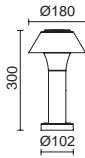

BUCKET

Acabado antracita – Anthracite finish

LED SMD 10,5W 1680lm **3000K**

■ 976B-L3110B-04 179€

LED SMD 10,5W 1770lm **4000K**

■ 976B-L3310B-04 179€

LED SMD 10,5W 1680lm **3000K**

■ 976B-L31RCB-04 260€