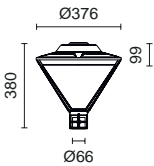

FANAL

Acabado negro – Black finish

Disponibile **ColorNight**
Multi-Step Dimming

Postes – Poles P_ 840-841

LED SMD 47W 8240lm **3000K**

LED SMD 47W 9050lm **4000K**

■ 1035A-L3150AA0-02 300€

■ 1035A-L3350AA0-02 300€