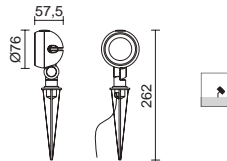

GIBSON

Acabado negro – Black finish

Conector IP67 incluido
IP67 connector included

LED 6W 680lm 3000K

■ 998A-L3106E-02 66€

LED 6W 680lm 4000K

■ 998A-L3306E-02 66€

LED 10W 1200lm 3000K