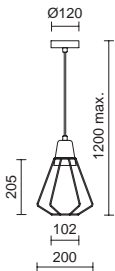

E27 Led / Fluo / Hal max. 60W

■ 684A-G05XIA-02 68€

Adaptador carril — Rail adapter

□ B17P-X33X2B-01 26€

■ B17P-X33X2B-02 26€

■ B17P-X33X2B-03 26€