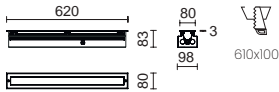

P_770

WALK

RGB+W (6500k)

Video

Acabado inox – Stainless steel finish

Connectors P_857

LED SMD **24W** 3300lm

920M-L1440F-30 1.579€