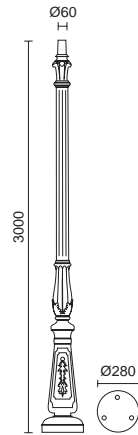

Postes – Poles

■ C08B-3I-02 231€

■ C08C-3I-02 252€

■ C10A-3I-02 524€

■ C10B-3I-02 536€

Instalar sobre suelo rígido. En césped o tierra, añadir pilastro de cemento.
Install on rigid ground. On grass or earth, add pilaster cement.