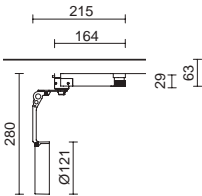

HAITI

Acabado blanco, negro o gris – White, black or grey finish

Lamps P_856

G53 LED AR III 12V (DIM.C)

- ☐ 772B-G18RCB-01 82€
- ☒ 772B-G18RCB-02 82€
- ☒ 772B-G18RCB-03 82€

G53 QR-LP III 12V 75W max. (DIM.L.C)

- ☐ 772B-H18RCB-01 79€
- ☒ 772B-H18RCB-02 79€
- ☒ 772B-H18RCB-03 79€

Carril no incluido – Track not included

G53 LED AR III 12V (DIM.C)

- ☐ 772A-G18RCB-01 130€
- ☒ 772A-G18RCB-02 130€
- ☒ 772A-G18RCB-03 130€

Filtros de conversión para pescado, marisco, verdura, carne o pan
Conversion filters for fish, seafood, vegetables, meat or bread

	SEAFOOD	A14A-738-00	62€	for 3000K
	VEG+FRUIT	A14A-738-00	62€	
	FISH	A14A-738-00	62€	for 4000K
	MEAT	A14B-738-00	62€	
	BREAD	A14C-738-00	62€	

Porta filtros – Support for filters

Aro customizable
Customizable ring

Carril = Track
P_252-255