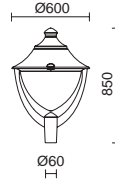

GUNTHER TOP

By Fumagalli

Acabado negro – Black finish

Lamps P_854