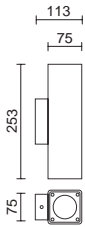

-81

Neolight
Iron Moss Satin

-82

Neolight
La Bohème NH

-83

STONE

Conector IP67 incluido
IP67 connector included
Lamps P_856

GUI0 2x 12W max.