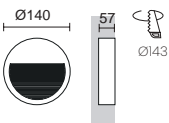

LED SMD 4W 544lm **3000K**

- 289D-L0104B-03 366€
- 289D-L0104B-04 366€

LED SMD 9W 1100lm **3000K**

- 289E-L0110B-03 495€
- 289E-L0110B-04 495€

LED SMD 4W 576lm **4000K**

- 289D-L0204B-03 366€
- 289D-L0204B-04 366€

LED SMD 9W 1165lm **4000K**

- 289E-L0210B-03 495€
- 289E-L0210B-04 495€