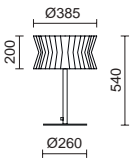

CORA

Acabado blanco o negro – White or black finish

Lamps_P_855

E27 Led/Fluo/Hal max. 40W (Ø45)

- ○ 859C-G05XIA-01-RA 250€
- ● 859C-G05XIA-02-RB 250€

E27 Led/Fluo/Hal max. 60W

- ○ 859B-G05XIA-01-RA 373€
- ● 859B-G05XIA-02-RB 373€