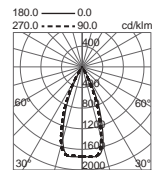

Recessed Trimless P_122	Pendant P_124