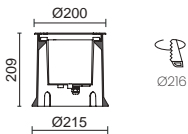

MALVA

RANGE EXTENSION
UPDATED

Acabado inox – Stainless steel finish

Connectors P_857

Marco cuadrado disponible
Square frame available

LED COB 18W 2565lm **2700K** LED COB 18W 2700lm **3000K** LED COB 18W 2850lm **4000K**