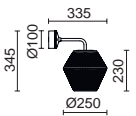

LED COB AC 6W 515lm 3000K

■ 857H-L3106B-58 564€