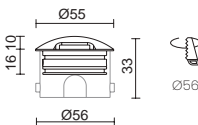

LED COB 2W 320lm **3000K**

665C-L0102F-43 407€

665F-L0102F-43 408€

LED COB 2W 340lm **4000K**

665C-L0202F-43 407€

665F-L0202F-43 408€

Alimentador – Power supply		max. 12W (0>5)		max. 35W (0>14)	
	B02Q-X3312F-01	17€		B02Q-X3335F-01	34€
				<table border="1"> <tr> <td>110V 240V AC</td> <td>24V DC</td> <td>50Hz 60Hz</td> <td>IP 42</td> </tr> <tr> <td colspan="2">IN</td> <td colspan="2">OUT</td> </tr> </table>	

Evite siempre colocar las luminarias en vaguadas o depresiones del terreno. Es indispensable realizar un drenaje.
Always avoid placing the lights in valleys or depressions of the ground. It is essential to carry out an efficient drainage.