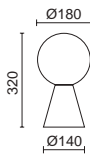

G9 LED Max. 5W

□ 1075B-H20XIA-01 109€

■ 1075B-H20XIA-50 109€