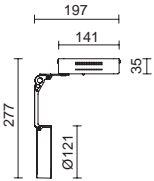

Carril – Track
P_252-255

HAITI

Acabado blanco, negro o gris – White, black or grey finish

Lamps P_856

G53 LED AR III 12V (DIM.C)

- 772B-G18RCB-01 82€
- 772B-G18RCB-02 82€
- 772B-G18RCB-03 82€

G53 QR-LP III 12V 75W max. (DIM.L.C)