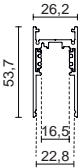

TRACK 48V

ALU

Acabado blanco o negro – White or black finish

DRIVERS 48V P_859

1m	2m	3m
□ B34A-X33X2V-01 160€	□ B34B-X33X2V-01 306€	□ B34C-X33X2V-01 471€
■ B34A-X33X2V-02 160€	■ B34B-X33X2V-02 306€	■ B34C-X33X2V-02 471€

EJEMPLOS DE INSTALACIÓN PARA TRACK 48V INSTALLATION EXAMPLES FOR TRACK 48V