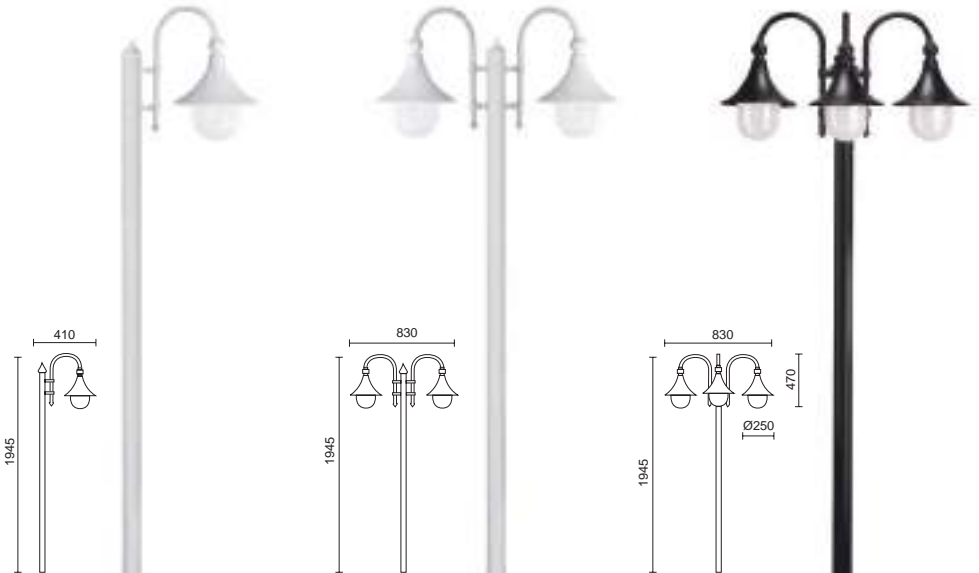

TROM UPDATED

Acabado negro o blanco texturado – White or black textured finish

Lamps P_855

Base y anclaje no incluido – Base and anchor not included

E27 Led/Hal/Fluo 42W max.

- 332D-G05XIA-01T 365€
- 332D-G05XIA-02T 365€