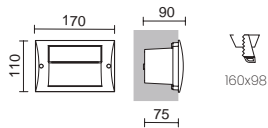

160x98

LED SMD 4W 480lm 3000K

□ 854A-L0104A-01 62€

■ 854A-L0104A-04 62€

LED SMD 4W 480lm 3000K

□ 854B-L0104A-01 62€

■ 854B-L0104A-04 62€