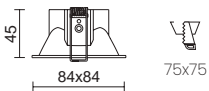

Acabado blanco, negro u oro – White, black or gold finish