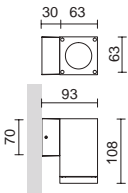

CUB

Acabado blanco, negro, gris o antracita – White, black, grey or anthracite finish

Lamps P_855

GU10 LED 4,5W max.

- ☐ 555C-G2IXIA-01 49€
- ☒ 555C-G2IXIA-02 49€
- ☐ 555C-G2IXIA-03 49€
- ☐ 555C-G2IXIA-04 49€

GU10 LED 2x 4,5W max.

- ☐ 555D-G2IXIA-01 61€
- ☒ 555D-G2IXIA-02 61€
- ☐ 555D-G2IXIA-03 61€
- ☐ 555D-G2IXIA-04 61€