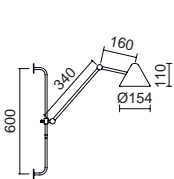

Acabado negro – Black finish

LED COB 5W 3000K 728lm

■ 935A-L3105B-02 142€