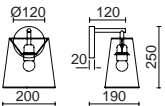

E27 Led / Fluo / Hal max. 40W

□ ○ 1017A-G05XIA-01-D1	89€
□ ○ 1017A-G05XIA-01-D2	89€
□ ○ 1017A-G05XIA-01-D3	89€
■ ● 1017A-G05XIA-02-D4	89€

P_398

P_399