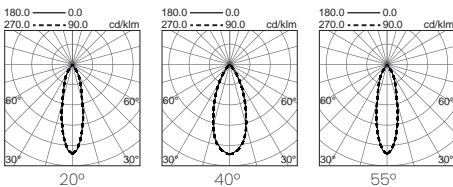

Campos – Fields

Acabados – Finishes

1	2	3	4	5	6	7	8	9	10
Familia Family	Modelo Model	Fuente de luz Lighting source	CRI – °K	Potencia (W) Power (W)	Voltaje Voltage	Óptica Light beam	Regulación Dimmable	Aro Ring	Embellecedor Baffle

1	4	5	7	9	
1002	TURT	38 CRI90 2700K 39 CRI90 3000K 40 CRI90 4000K 51 CRI95 3250K (FASHION)	10 8,8W 20 18,6W	2 20° 4 40° 5 55°	01 ☐
2				10	
A	Medium			01 ☐	
3			6	8	
L	LED COB		A AC110-240V B AC220-240V	0 ON-OFF F L.C. (Trailing and leading edge) 1 PUSH/1-10V D DALI M CASAMBI	

1	2	3	4	5	6	7	8	9	10	
1002	A	L	38 39 40 51	10 20	B B A A A B B B A A A B B B A A A B	2 4 5	0 F D 1 M 0 F D 1 M 0 F D 1 M 0 F D 1 M	01	01 32	127 € 151 € 162 € 155 € 228 € 133 € 159 € 169 € 162 € 235 € 133 € 161 € 171 € 166 € 237 € 140 € 167 € 177 € 172 € 243 €