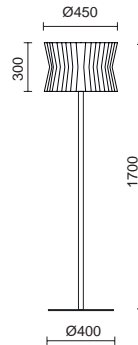

CORA

Acabado blanco o negro – White or black finish

Lamps_P_855

E27 Led/Fluo/Hal max. 40W (Ø45)

- ○ 859C-G05XIA-01-RA 250€
- ● 859C-G05XIA-02-RB 250€

E27 Led/Fluo/Hal max. 60W

- ○ 859B-G05XIA-01-RA 373€
- ● 859B-G05XIA-02-RB 373€