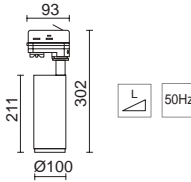

K SELECT	25W	30W
2700K	2361lm	2741lm
3000K	2572lm	2961lm
4000K	2441lm	2761lm

LED 25W

- 997A-L4125B20-01 99€
- 997A-L4125B20-02 99€
- 997A-L4125B30-01 99€
- 997A-L4125B30-02 99€
- 997A-L4125B60-01 99€
- 997A-L4125B60-02 99€

LED 30W

- 997B-L4130B2F-01 119€
- 997B-L4130B2F-02 119€
- 997B-L4130B3F-01 119€
- 997B-L4130B3F-02 119€
- 997B-L4130B6F-01 119€
- 997B-L4130B6F-02 119€