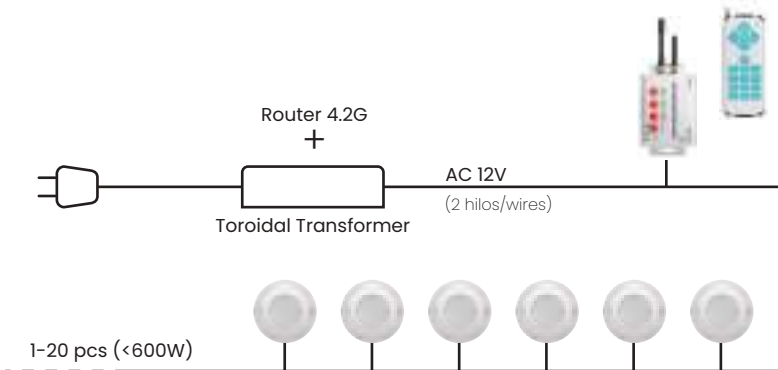

WiFi wireless Control	TUYA APP Control	Remote Control
Bluetooth Control	20 Scene Mode	Support scene customization
Voice control Alexa, Google, etc	Device sharing	Brightness Adjustment
Music Rhythm	Speed Adjustment	Timer Schedule

B05Q-X33X2X-03 228€

- Máximo 1 controlador para conectar 20 luminarias (potencia máxima 600W)
- Máximo 1 amplificador para conectar 10 luminarias (potencia máxima 300W)
- Utilice el amplificador para mejorar la señal si conecta más de 20 luminarias.
- Asegúrese de que la línea de alimentación pueda soportar una tensión de 12V AC.
- Para mantener una buena señal WiFi, por favor, elija un router 2.4G.

- 1 controller maximum connect with 20pcs lamps (max power 600W)
- 1 amplifier maximum connect with 10pcs lamps (max power 300W)
- Use the amplifier to enhance the signal if lamps more than 20pcs
- Make sure the power line is strong enough to carry the voltage 12V AC).
- To maintain good WiFi signal, please choose 2.4G router