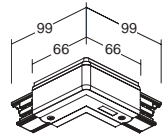

Codo 90° interior 90° in junction coupling

□ B28G-X33X2B-01	37€
■ B28G-X33X2B-02	37€
▒ B28G-X33X2B-03	37€