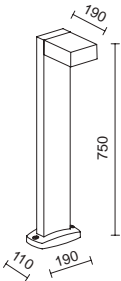

GX53 LED T2 3W 350lm 4000K

■ 447A-G3IXIA-04 156€

Instalar sobre suelo rígido. En césped o tierra, añadir pilastra de cemento.
Install on rigid ground. On grass or earth, add pilaster cement.

P_497