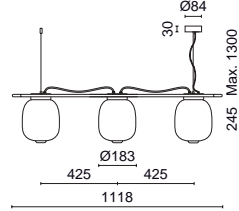

Acabado negro con cristal verde, azul, fougé, cherry o salmón
Black finish with green, blue, fougé, cherry or salmon glass