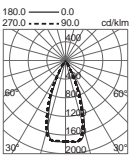

Recessed P_ 120	Recessed Trimless P_ 122