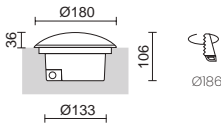

Acabado antracita – Anthracite finish