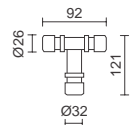

CONECTORES — CONNECTORS

Doble conector (3 polos) para cables-manguera entre Ø5-13 mm.
Double connector (3 poles) for wires-hoses between Ø5-13 mm.

B03A-X33X2A-02 17€

Triple conector (3 polos) para cables-manguera entre Ø7-13,5 mm.
Triple connector (3 poles) for wires-hoses between Ø7-13,5 mm.

B03B-X33X2A-02 20€

Triple conector (3 polos) para cables-manguera de Ø13,5 mm.
Triple connector (3 poles) for wires-hoses between Ø13,5 mm.

B03C-X33X2A-02 34€

Triple conector (3 polos) para cables-manguera de Ø13,5 mm.
Triple connector (3 poles) for wires-hoses between Ø13,5 mm.

B03D-X33X2A-02 36€

Doble conector (2 polos) para cables-manguera entre Ø5-9mm.
Double connector (2 poles) for wires-hoses between Ø5-9mm.

B03I-X33X2A-02 12€

IP
68

Doble conector (3 polos) para cables-manguera entre Ø5-9mm.
Double connector (3 poles) for wires-hoses between Ø5-9mm.

B03L-X33X2A-02 13€

IP
68

Doble conector (4 polos) para cables-manguera entre Ø5-9mm.
Double connector (4 poles) for wires-hoses between Ø5-9mm.

B03M-X33X2A-02 19€

IP
68

Doble conector (5 polos) para cables-manguera entre Ø5-13 mm.
Double connector (5 poles) for wires-hoses between Ø5-13 mm.

B03I-X33X2A-02 21€

Triple conector (5 polos) para cables-manguera entre Ø7-13,5 mm.
Double connector (5 poles) for wires-hoses between Ø7-13,5 mm.

B03J-X33X2A-02 30€