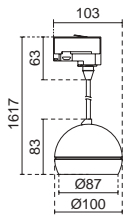

PMMA
OPAL

1060B-