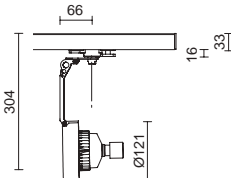

Carril = Track
P_252-255

HAITI

Acabado blanco, negro o gris – White, black or grey finish

Lamps P_856

GUI0 LED ARIII 230V

- 772B-G2IXIB-01 69€
- 772B-G2IXIB-02 69€
- 772B-G2IXIB-03 69€

Carril no incluido – Track not included