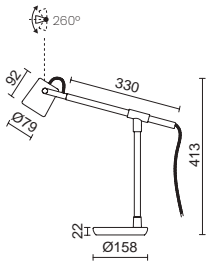

GUI0 Led max. 9W

■ 1012A-G2IX1A-02-51 226€