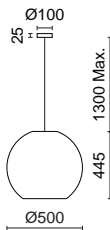

E27 Led max. 15W

■ 1029E-G05XIA-02-M1 487€
■ 1029E-G05XIA-02-M2 487€