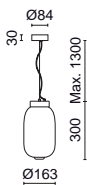

Acabado negro con cristal verde, azul, fougé, cherry o salmón
Black finish with green, blue, fougé, cherry or salmon glass