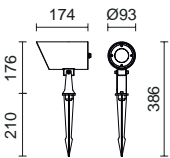

STONE

Conector IP67 incluido
IP67 connector included
Lamps P_856

GU10 12W max.

- 965H-G2IXIA-NB 128€
- 965H-G2IXIA-NN 128€

Antracita
Anthracite

Natural
Natural