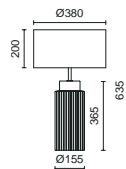

E27 Led max. 15W

- ○ 1033B-G05XIA-01-CA 205€
- ○ 1033B-G05XIA-02-CK 205€
- ● 1033B-G05XIA-47-SG 205€

E27 Led max. 15W

- ○ 1033C-G05XIA-01-CA 289€
- ○ 1033C-G05XIA-02-CK 289€
- ● 1033C-G05XIA-47-SG 289€