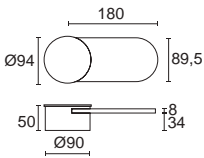

Acabado blanco, negro u oro mate – White, black or matt gold finish