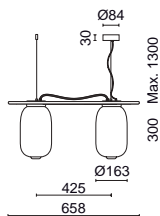

Acabado negro con cristal verde, azul, fougé, cherry o salmón
Black finish with green, blue, fougé, cherry or salmon glass