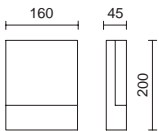

Acabado antracita – Anthracite finish