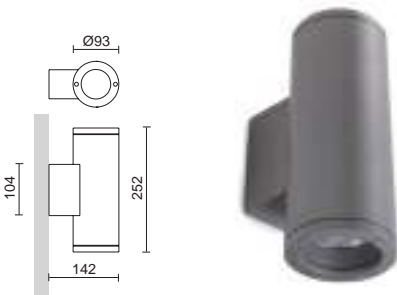

3000K

2x LED SMD AC 4W 500lm

- 399B-L0108B-04 344€
- 399B-L0108B-90 344€

4000K

2x LED SMD AC 4W 510lm

- 399B-L0208B-04 344€
- 399B-L0208B-90 344€

2x GUI0 LED 3,5W/4,5W - 2x GUI0 HAL 50W max.

- 399B-G21X1A-04 222€
- 399B-G21X1A-90 222€