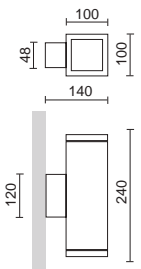

2x GUI0 LED 3,5W/4,5W - 2x GUI0 HAL 50W max.

- 398E-G21XIA-04 327€
- 398E-G21XIA-90 327€