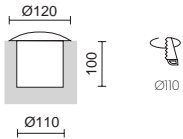

Acabado antracita – Anthracite finish