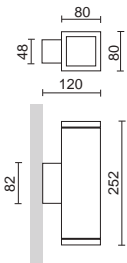

3000K

2x LED SMD AC 4W 500lm

- 398B-L01C4B-04 359€
- 398B-L01C4B-90 359€

4000K

2x LED SMD AC 4W 510lm

- 398B-L02C4B-04 359€
- 398B-L02C4B-90 359€

2x GU10 LED 3,5W/4,5W - 2x GU10 HAL 50W max.

- 398B-G21X1A-04 222€
- 398B-G21X1A-90 222€