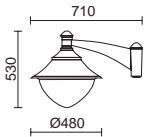

GX53 LED T2 (6x 10W)

2x GX53 LED T2 (6x 10W)

■ 407D-G3IXIA-02 625€

■ 407E-G3IXIA-02 940€