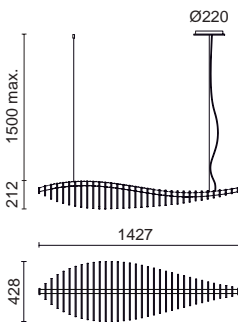

LED SMD 26W 2870lm **2700K**

1013B-L3826A-IR 1.950€

IP 20 P_328