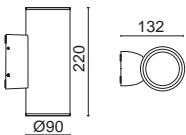

2700K

LED COB 2x 6W 2x 610ml

■ 1084B-L3012A10-04	157€
■ 1084B-L3012A10-90	157€
■ 1084B-L3012A20-04	157€
■ 1084B-L3012A20-90	157€
■ 1084B-L3012A30-04	157€
■ 1084B-L3012A30-90	157€

3000K

LED COB 2x 6W 2x 660ml

■ 1084B-L3112A10-04	157€
■ 1084B-L3112A10-90	157€
■ 1084B-L3112A20-04	157€
■ 1084B-L3112A20-90	157€
■ 1084B-L3112A30-04	157€
■ 1084B-L3112A30-90	157€

4000K

LED COB 2x 6W 2x 690ml

■ 1084B-L3312A10-04	157€
■ 1084B-L3312A10-90	157€
■ 1084B-L3312A20-04	157€
■ 1084B-L3312A20-90	157€
■ 1084B-L3312A30-04	157€
■ 1084B-L3312A30-90	157€