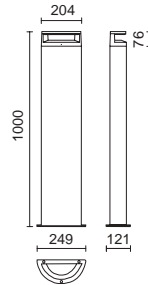

LED SMD 9,5W 1295lm **3000K**

■ 982C-L3109A-02 231€

LED SMD 9,5W 1405lm **4000K**

■ 982C-L3309A-02 231€

P_477

Instalar sobre suelo rígido. En césped o tierra, añadir pilastra de cemento.
Install on rigid ground. On grass or earth, add pilaster cement.