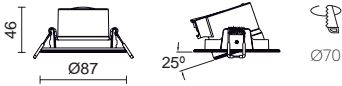

LED SMD AC 6,5W

□ 1036A-L4107BA0-01 11€

K SELECT	2700K	570lm
	3000K	630lm
	4000K	630lm