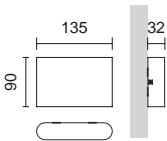

Acabado blanco o negro – White or black finish