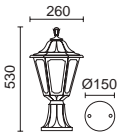

E27 Led/Hal/Fluo 42W max.

■ 147H-G05XIA-02 71€