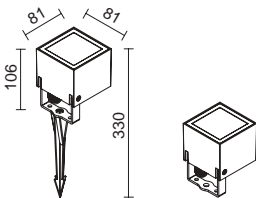

2x GU10 LED 4,5W max.

■ I085C-G2IXIA-02 74€

BARNI

Acabado antracita – Anthracite finish

Connectors P_857

LED SMD 8W 430lm 3000K

■ 551B-L0108A-04 128€

TEVA ^{NEW}