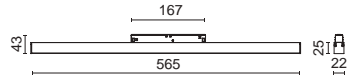

2700K		3000K		4000K	
LED SMD 12,6W 1319lm		LED SMD 12,6W 1396lm		LED SMD 12,6W 1454lm	
□ 1038D-L3813VB0-01	175€	□ 1038D-L3913VB0-01	175€	E □ 1038D-L4013VB0-01	175€
■ 1038D-L3813VB0-02	175€	■ 1038D-L3913VB0-02	175€	E ■ 1038D-L4013VB0-02	175€
□ 1038D-L3813VBD-01	216€	□ 1038D-L3913VBD-01	216€	E □ 1038D-L4013VBD-01	216€
■ 1038D-L3813VBD-02	216€	■ 1038D-L3913VBD-02	216€	E ■ 1038D-L4013VBD-02	216€