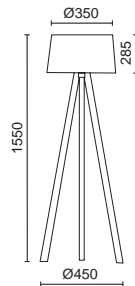

E27 Led / Fluo / Hal max. 60W

- ○ 845B-G05X1A-50-6BCA 105€
- ○ 845B-G05X1A-50-6BDC 105€

E27 Led / Fluo / Hal max. 60W

- ○ 845A-G05X1A-50-6GCA 235€
- ○ 845A-G05X1A-50-6GDC 235€