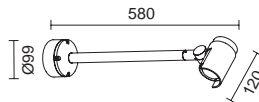

Acabado antracita – Anthracite finish