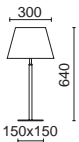

FIRENZE UPDATED

Acabado niquel satinado con pantalla blanca, negra o beige
Satin nickel finish with white, black or beige shade

Lamps P_855

E27 Led / Fluo / Hal max. 60W

- ☐ 507D-G05XIA-35-6BCA 95€
- ☐ 507D-G05XIA-35-6BCB 95€
- ☐ 507D-G05XIA-35-6BCG 95€

E27 Led / Fluo / Hal max. 60W

- ☐ 507D-G05XIA-35-7BCA 95€
- ☐ 507D-G05XIA-35-7BCB 95€
- ☐ 507D-G05XIA-35-7BCG 95€

P_290

P_292

P_368

P_409