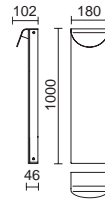

Acabado antracita – Anthracite finish