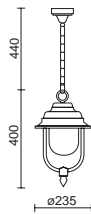

ALU

PMMA
MAT110V
240V
ACIP
44

Acabado negro texturado – Black textured finish

Lamps P_855

E27 Led/Hal/Fluo 42W max.

■ 167B-G05XIA-02T 128€

E27 Led/Hal/Fluo 42W max.

■ 167A-G05XIA-02T 124€