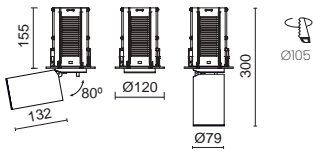

8,8W

2700K 1121lm
3000K 1168lm
4000K 1274lm
FASHION 1380lm

18,6W

2700K 2157lm
3000K 2342lm
4000K 2449lm
FASHION 2389lm

Filtros – Filters

	Antideslumbrante – Anti-glare ■ A04P-1002-02 11€
	Prismatico – Prismatic □ A47F-1002-92 6€

-01-01

-01-32