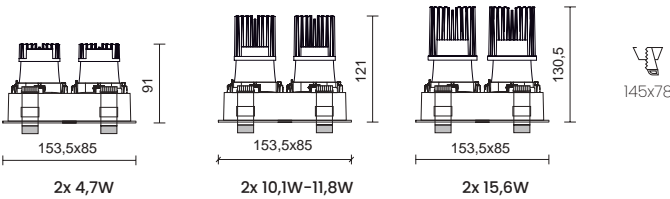

Acabado blanco o negro con embellecedor blanco, negro, cromado u oro
White or black finish with white, black, chrome or gold baffle

Con Driver remoto
With Remote Driver