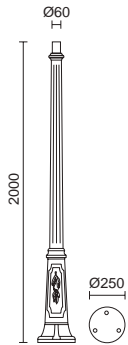

Postes – Poles

■ C08B-3I-02 231€

■ C08C-3I-02 252€

■ C10A-3I-02 524€

■ C10B-3I-02 536€

Instalar sobre suelo rígido. En césped o tierra, añadir pilastro de cemento.
Install on rigid ground. On grass or earth, add pilaster cement.