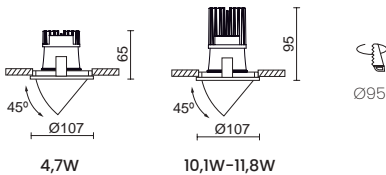

741A-

CRI >90	
4,7W	10,6W
2700K 650lm	2700K 1317lm
3000K 680lm	3000K 1376lm
4000K 719lm	4000K 1456lm

CRI >97	
10,1W	
2700K 923lm	
3000K 949lm	
4000K 1031lm	

CRI >95 DTW	
11,8W	
2000K 28lm	
3000K 1179lm	

TUNNABLE WHITE	
10,6W	
2700K 1278lm	
6500K 1563lm