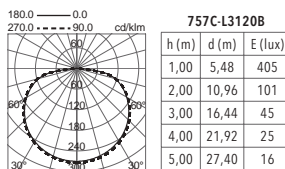

LED SMD 18,5W 1400lm 3000K

□ 757C-L3120B-01 51€