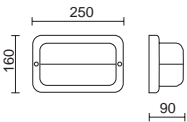

LED SMD AC 9W 1160lm **3000K**

- 166A-L0109B-01 184€
- 166A-L0109B-02 184€

LED SMD AC 9W 1240lm **4000K**

- 166A-L0209B-01 184€
- 166A-L0209B-02 184€

LED SMD AC 9W 1160lm **3000K**

- 166B-L0109B-01 184€
- 166B-L0109B-02 184€

LED SMD AC 9W 1240lm **4000K**

- 166B-L0209B-01 184€
- 166B-L0209B-02 184€