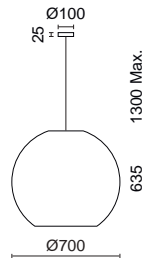

E27 Led max. 15W

■ 1029F-G05XIA-02-M1 592€
■ 1029F-G05XIA-02-M2 592€