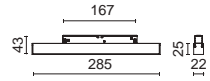

2700K		3000K		4000K	
LED SMD 6,3W 660lm		LED SMD 6,3W 696lm		LED SMD 6,3W 726lm	
□ 1038C-L3806VB0-01	158€	□ 1038C-L3906VB0-01	158€	E □ 1038C-L4006VB0-01	158€
■ 1038C-L3806VB0-02	158€	■ 1038C-L3906VB0-02	158€	E ■ 1038C-L4006VB0-02	158€
□ 1038C-L3806VBD-01	200€	□ 1038C-L3906VBD-01	200€	E □ 1038C-L4006VBD-01	200€
■ 1038C-L3806VBD-02	200€	■ 1038C-L3906VBD-02	200€	E ■ 1038C-L4006VBD-02	200€