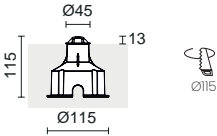

LED SMD 2W 170lm **2700K**
■ 1070A-L3002FX0-04 229€

LED SMD 2W 170lm **2700K**
■ 1070B-L3002FX0-04 229€

LED SMD 2W 170lm **2700K**
■ 1070C-L3002FX0-04 229€

LED SMD 2W 170lm **3000K**
■ 1070A-L3102FX0-04 229€

LED SMD 2W 170lm **3000K**
■ 1070B-L3102FX0-04 229€

LED SMD 2W 170lm **3000K**
■ 1070C-L3102FX0-04 229€

LED SMD 2W 190lm **4000K**
■ 1070A-L3302FX0-04 229€

LED SMD 2W 190lm **4000K**
■ 1070B-L3302FX0-04 229€

LED SMD 2W 190lm **4000K**
■ 1070C-L3302FX0-04 229€

Alimentador – Power supply
100W (max 40 unit.)
B02R-X33AIF-01 66€

90V 264V AC	24V DC	IP 67
IN	OUT	

Sistema AquaStop en el interior del prensaestopas.
AquaStop system inside the cable gland.

Evite siempre colocar las luminarias en vaguadas o depresiones del terreno. Es indispensable realizar un drenaje.
Always avoid placing the lights in valleys or depressions of the ground. It is essential to carry out an efficient drainage.