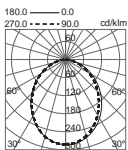

Wall (Down) P_ 108	Ceiling P_ 110	Recessed P_ 112	Recessed Trimless P_ 114	Pendant Dir/Indir. P_ 118