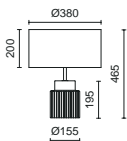

E27 Led max. 15W

- ○ 1033B-G05XIA-01-CA 205€
- ○ 1033B-G05XIA-02-CK 205€
- ● 1033B-G05XIA-47-SG 205€

E27 Led max. 15W

- ○ 1033C-G05XIA-01-CA 289€
- ○ 1033C-G05XIA-02-CK 289€
- ● 1033C-G05XIA-47-SG 289€