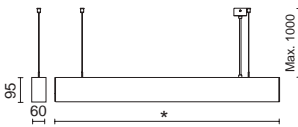

Incluye 2 grapas para la suspensión
Includes 2 clips for suspension

2	*	(A) 591mm	(B) 871mm	(C) 1157mm	(D) 1437mm	(E) 1717mm	(F) 1979mm	(G) 2259mm
5		(23) 23,3W	(35) 35W	(47) 46,6W	(58) 58,3W	(70) 70W	(82) 81,6W	(93) 93,3W
4	(30) CR80 2700K	3810lm	5710lm	7620lm	9520lm	11430lm	13330lm	15240lm
	(31) CR80 3000K	3920lm	5880lm	7840lm	9800lm	11760lm	13720lm	15680lm
	(33) CR80 4000K	4140lm	6210lm	8280lm	10350lm	12420lm	14490lm	16560lm
	(39) CR90 3000K	3340lm	5010lm	6680lm	8350lm	10020lm	11690lm	13360lm
	(40) CR90 4000K	3490lm	5240lm	6980lm	8730lm	10470lm	12220lm	13960lm