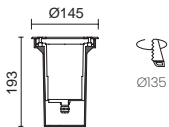

MALVA RANGE EXTENSION

Acabado inox – Stainless steel finish

Connectors P_857

Marco cuadrado disponible
Square frame available

LED COB 6W 817lm **2700K**

LED COB 6W 860lm **3000K**

LED COB 6W 890lm **4000K**