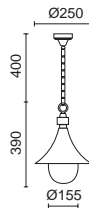

E27 Led/Hal/Fluo 42W max.

- 332B-G05XIA-01T 130€
- 332B-G05XIA-02T 130€

E27 Led/Hal/Fluo 42W max.

- 332G-G05XIA-01T 113€
- 332G-G05XIA-02T 113€