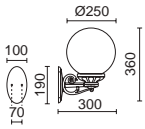

INDURA GLOBO

By Fumagalli

Acabado negro – Black finish

Lamps P_855

E27 Led/Hal/Fluo 70W max.

■ 151A-G05XIA-02 57€

■ 057B-G05XIA-02 185€