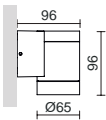

CUB

Acabado blanco o antracita – White or anthracite finish

Lamps P_855

GUI0 LED 4,5W max.

- ☐ 555F-G2IXIA-01 49€
- ☒ 555F-G2IXIA-04 49€

GUI0 LED 2x 4,5W max.

- ☐ 555G-G2IXIA-01 61€
- ☒ 555G-G2IXIA-04 61€