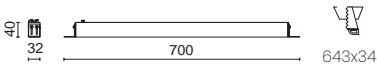

LED SMD 25W 3088lm 2700K			LED SMD 25W 3244lm 3000K			LED SMD 25W 3396lm 4000K		
U	809H-L3825B40-01-02	163€	U	809H-L3925B40-01-02	163€	U	809H-L4025B40-01-02	163€
U	809H-L3825B40-03-02	163€	U	809H-L3925B40-03-02	163€	U	809H-L4025B40-03-02	163€
E	809H-L3825B40-01-01	163€	E	809H-L3925B40-01-01	163€	E	809H-L4025B40-01-01	163€
E	809H-L3825B40-03-01	163€	E	809H-L3925B40-03-01	163€	E	809H-L4025B40-03-02	163€
U	809H-L3825B4D-01-02	264€	U	809H-L3925B4D-01-02	264€	U	809H-L4025B4D-01-02	264€
U	809H-L3825B4D-03-02	264€	U	809H-L3925B4D-03-02	264€	U	809H-L4025B4D-03-02	264€
E	809H-L3825B4D-01-01	264€	E	809H-L3925B4D-01-01	264€	E	809H-L4025B4D-01-01	264€
E	809H-L3825B4D-03-01	264€	E	809H-L3925B4D-03-01	264€	E	809H-L4025B4D-03-01	264€

DALI

U	809H-L3825B4M-01-02	Consult	U	809H-L3925B4M-01-02	Consult	U	809H-L4025B4M-01-02	Consult
U	809H-L3825B4M-03-02	Consult	U	809H-L3925B4M-03-02	Consult	U	809H-L4025B4M-03-02	Consult
E	809H-L3825B4M-01-01	Consult	E	809H-L3925B4M-01-01	Consult	E	809H-L4025B4M-01-01	Consult
E	809H-L3825B4M-03-01	Consult	E	809H-L3925B4M-03-01	Consult	E	809H-L4025B4M-03-01	Consult

CASAMBI