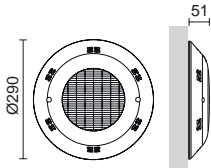

6500K

LED SMD 18W 2500lm

□ 253E-L0318D-01 238€

RGB (2 hilos/wires)

LED SMD 18W 730lm

□ 253E-L0418D-01 335€

Alimentador – Power supply

Max. 350W (160x130x100mm)

Max. 700W (210x140x110mm)

B02I-X33F9D-02 208€

B02I-X33G1D-02 333€

IN OUT