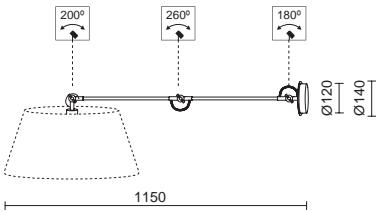

E27 Led / Fluo / Hal max. 60W

- ○ 595A-G05X1A-35-2ACA 175€
- ○ 595A-G05X1A-35-2ACB 175€
- ○ 595A-G05X1A-35-2ACC 175€