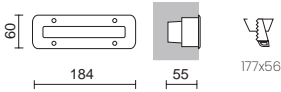

LED SMD 3W 300lm 3000K

■ 305B-L0104H-30 152€

	Alimentador – Power supply			
	max. 17W (max. 4 unit.)			
B02A-X3317H-01	27€	110V 240V AC	350mA DC	IP 20
		IN	OUT