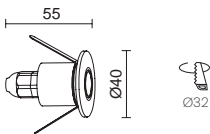

Acabado inox – Stainless steel finish

LED SMD 1W 105lm 3000K

546A-L0101A-30 50€

NO BOX INCLUDED
Ø32mm PVC TUBE

Posibilidad de añadir filtros de colores (no incluidos).
Possibility to add colour filters (not included).

Ø160	●	A14A-546-07	5€
	●	A14A-546-05	5€
	●	A14A-546-06	5€