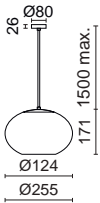

Acabado blanco con difusor crema, rosa o verde
White finish with cream, pink or green diffuser