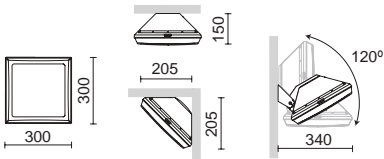

GX53 LED T2 4x 10W

■ 571A-G31XIA-02 200€

K SELECT	3000K	1190lm
	4000K	1290lm
	6500K	1210lm