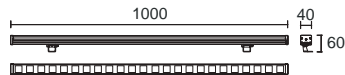

LED SMD RGBW (4000K) 18W max. 1200lm

1025C-LI418F4X-03 233€

1025C-LI418FKX-03 233€

LED SMD RGBW (4000K) 36W max. 2400lm

1025D-LI436F4X-03 359€

1025D-LI436FKX-03 359€

40°

15°/45°

Kit Controlador y mando a distancia para RGB/RGBW
Controller and remote control kit for RGB/RGBW

CONT.R9+XC 85€

Controller
Control: RF 2.4Ghz
Exit sign: DMX512
Input Voltage: 5-24Vdc
10 statics colors
32 dynamics modes

Remote Control
Control: 1 zone (30m)
Power supply: IxCR2032
Non include (3Vdc)
Exit sign: RF 2.4Ghz