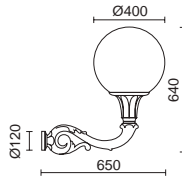

INDURA GLOBO

By Fumagalli

Acabado negro – Black finish

Lamps P_855

E27 Led/Hal/Fluo 70W max.

■ 151A-G05XIA-02 57€

■ 057B-G05XIA-02 185€