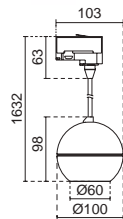

UKU 6

ALU

220V
240V

50Hz
60Hz

EEL
IP
20

50.000h

L80
B20

CRI
>90

W
SELECT

K
SELECT

45°

Acabado blanco o negro – White or black finish

Suspensión carril – Track pendant
Cable de suspensión textil – Textile suspension cable finish

PMMA
OPAL

PC

1060C-

PC

PC