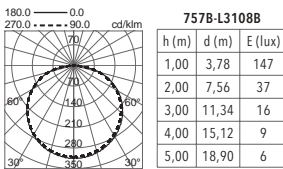

LED SMD 18,5W 1400lm 3000K

□ 757C-L3120B-01 51€