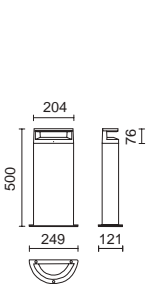

ALU

220V
240V
AC

50Hz
60Hz

IP
65

IK
08

50.000h

L70
B50

*
FHS
< 5%

CRI
>80

Acabado negro – Black finish

LED SMD 9,5W 1295lm **3000K**

■ 982B-L3109A-02 163€

LED SMD 9,5W 1405lm **4000K**

■ 982B-L3309A-02 163€