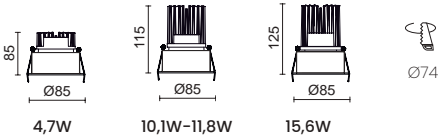

CRI >95 DTW	
11,8W	
2000K	28lm
3000K	1179lm

TUNNABLE WHITE	
10,6W	
2700K	1278lm
6500K	1563lm

CARPO

Acabado blanco – White finish
 Con Driver remoto – With Remote Driver

Con Driver remoto
 With Remote Driver