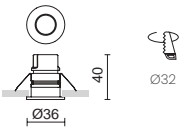

LED COB **3W** 350lm 3000K

980A-L0103H-30 197€