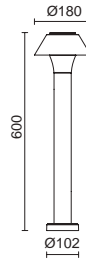

BUCKET

Acabado antracita – Anthracite finish

LED SMD 10,5W 1680lm **3000K**

■ 976B-L3110B-04 179€

LED SMD 10,5W 1770lm **4000K**

■ 976B-L3310B-04 179€

LED SMD 10,5W 1680lm **3000K**

■ 976B-L31RCB-04 260€