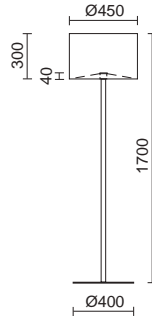

E27 Led / Fluo / Hal] max. 40W

- ○ 909B-G05XIA-01-9CCA 215€
- ● 909B-G05XIA-01-9CCB 215€
- ● 909B-G05XIA-01-9CCG 215€
- ○ 909B-G05XIA-02-9CCA 215€
- ● 909B-G05XIA-02-9CCB 215€
- ● 909B-G05XIA-02-9CCG 215€

E27 Led / Fluo / Hal] max. 40W

- ○ 909A-G05XIA-01-9BCA 275€
- ● 909A-G05XIA-01-9BCB 275€
- ● 909A-G05XIA-01-9BCG 275€
- ○ 909A-G05XIA-02-9BCA 275€
- ● 909A-G05XIA-02-9BCB 275€
- ● 909A-G05XIA-02-9BCG 275€

P_280