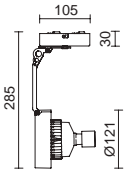

Carril = Track
P_252-255

HAITI

Acabado blanco, negro o gris – White, black or grey finish

Lamps P_856

GUI0 LED ARIII 230V

- 772B-G2IXIB-01 69€
- 772B-G2IXIB-02 69€
- 772B-G2IXIB-03 69€

Carril no incluido – Track not included