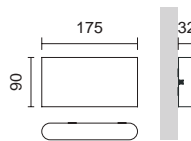

Acabado blanco o negro – White or black finish