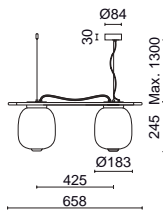

Acabado negro con cristal verde, azul, fougé, cherry o salmón
Black finish with green, blue, fougé, cherry or salmon glass