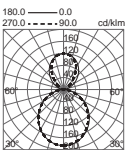

Incluye 2 grapas para la suspensión
Includes 2 clips for suspension

2	*	(A) 591mm	(B) 871mm	(C) 1157mm	(D) 1437mm	(E) 1717mm	(F) 1979mm	(G) 2259mm
5		(23) 23,3W	(35) 35W	(47) 46,6W	(58) 58,3W	(70) 70W	(82) 81,6W	(93) 93,3W
4	(30) CR80 2700K	3810lm	5710lm	7620lm	9520lm	11430lm	13330lm	15240lm
	(31) CR80 3000K	3920lm	5880lm	7840lm	9800lm	11760lm	13720lm	15680lm
	(33) CR80 4000K	4140lm	6210lm	8280lm	10350lm	12420lm	14490lm	16560lm
	(39) CR90 3000K	3340lm	5010lm	6680lm	8350lm	10020lm	11690lm	13360lm
	(40) CR90 4000K	3490lm	5240lm	6980lm	8730lm	10470lm	12220lm	13960lm