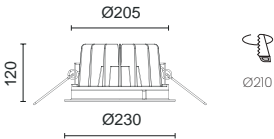

Acabado blanco – White finish