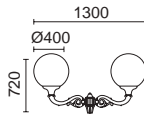

INDURA GLOBO

By Fumagalli

Acabado negro – Black finish

Lamps P_855

E27 Led/Hal/Fluo 105W max.

■ 057D-G05XIA-02 109€

2x E27 Led/Hal/Fluo 105W max.

■ 057E-G05XIA-02 420€