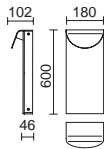

Acabado antracita – Anthracite finish