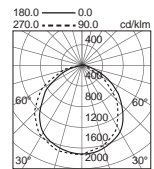

FANAL

Acabado negro – Black finish

Disponibile **ColorNight**
Multi-Step Dimming

Postes – Poles P_ 840-841

LED SMD 47W 8240lm **3000K**

LED SMD 47W 9050lm **4000K**

■ 1035A-L3150AA0-02 300€

■ 1035A-L3350AA0-02 300€