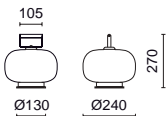

Acabado negro con cristal verde, azul, fougé, cherry o salmón
Black finish with green, blue, fougé, cherry or salmon glass