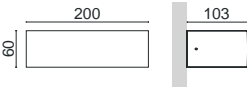

CROMA

Acabado blanco o negro – White or black finish

LED SMD 9W

- ☐ 1071A-L4110BBF-01 78€
- ☒ 1071A-L4110BBF-02 78€

K SELECT	2700K	1230lm
	3200K	1350lm
	4000K	1530lm

LED SMD 14W

- ☐ 1071B-L4115BBF-01 86€
- ☒ 1071B-L4115BBF-02 86€

K SELECT	2700K	1830lm
	3200K	1900lm
	4000K	2040lm

SELECT OPTION	K SELECT
☐ UP	2700K/3200K /4000K
☐ UP+DOWN	2700K/3200K/4000K + 2700K/3200K/4000K
☐ DOWN	2700K/3200K/4000K