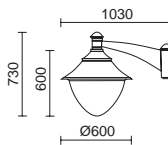

GX53 LED T2 (9x 10W)

■ 408B-G3IXIA-02 767€

GX53 LED T2 (9x 10W)

■ 408D-G3IXIA-02 730€

2x GX53 LED T2 (9x 10W)

■ 408E-G3IXIA-02 1.259€