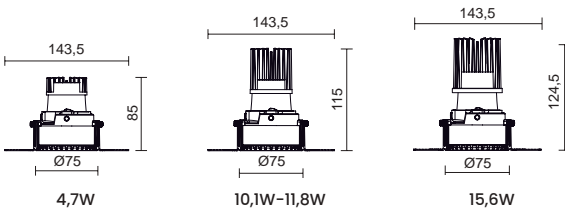

Acabado blanco o negro con embellecedor blanco, negro, cromado u oro
White or black finish with white, black, chrome or gold baffle

Con Driver remoto
With Remote Driver

1009A-

CRI >90					
4,7W		10,6W		15,6W	
2700K	650lm	2700K	1317lm	2700K	1940lm
3000K	680lm	3000K	1376lm	3000K	2028lm
4000K	719lm	4000K	1456lm	4000K	2145lm

CRI >97	
10,1W	
2700K	923lm
3000K	949lm
4000K	1031lm

CRI >95 DTW	
11,8W	
2000K	28lm
3000K	1179lm

TUNNABLE WHITE	
10,6W	
2700K	1278lm
6500K	1563lm

FILTERS P_59