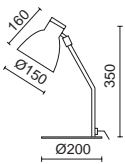

VALAN

Acabado blanco, mocha o azul claro – White, mocha or light blue finish

Lamps P_855

E27 Led / Fluo / Hal max 60W (Ø45)

E27 Led / Fluo / Hal max 60W (Ø45)

- 846C-G05XIA-01 100€
- 846C-G05XIA-MK 100€
- 846C-G05XIA-BL 100€

- 846D-G05XIA-01 164€
- 846D-G05XIA-MK 164€
- 846D-G05XIA-BL 164€

5W

P_293

P_357