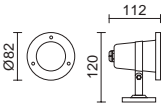

LED SMD 3W 250lm 4000K

GU5,3 LED HAL 3,5W max.

642A-L0203D-30 104€

642A-G23XID-30 93€

	Alimentador / Power supply	
	IN 220-240 V AC / OUT 12 V AC max. 50W	
B02J-X3350D-02	77€	
IN	OUT