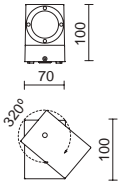

Acabado antracita – Anthracite finish