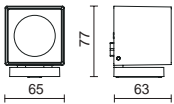

DADO

Acabado antracita – Anthracite finish
 Opciones de acabado a consultar
 Finish options available for consultation

Connectors P_857

LED COB AC 7W 680lm **3000K**

LED COB AC 7W 700lm **4000K**

■ 922A-L3108B-04 181€