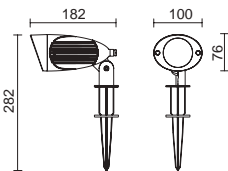

Lamps P_856

 Connectors P_857

GU10 Led/Hal 50W max.

 485A-G2IXIA-04 130€

PALAU

Acabado negro – Black finish

Conector IP67 incluido
IP67 connector included

Con tornillos antirrobo
With anti-theft screws