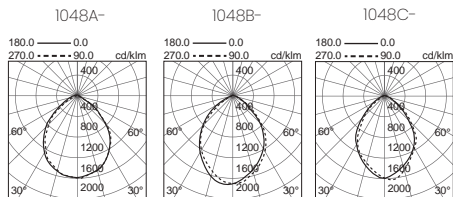

200W

LED SMD 28890lm **4000K**

□ 1048C-L33RAB-04 339€

LED SMD 28890lm **6500K**

□ 1048C-L37RAB-04 339€