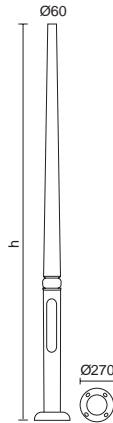

RESIN

SEA SIDE
SUITABLE

Acabado negro — Black finish