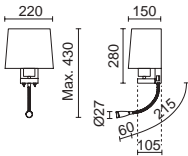

FIRENZE UPDATED

Acabado níquel satinado u oro mate con pantalla blanca, negra o beige.
Satin nickel finish or matt gold with white, black or beige shade.

Lamps P_855

E27 Led / Fluo / Hal max. 60W + LED SMD 3W 240lm 3000K

- ☐ ○ 507E-Y05XIB-35-6ACA 110€
- ○ 507E-Y05XIB-35-6ACB 110€
- ☐ ○ 507E-Y05XIB-35-6ACC 110€

E27 Led / Fluo / Hal max. 60W + LED SMD 3W 240lm 3000K

☐ ○ 507A-Y05XIB-35-6ACA 120€	☐ ○ 507A-Y05XIB-46-6ACA 125€
● ○ 507A-Y05XIB-35-6ACB 120€	● ○ 507A-Y05XIB-46-6ACB 125€
☐ ○ 507A-Y05XIB-35-6ACC 120€	☐ ○ 507A-Y05XIB-46-6ACC 125€

Type A Type A

E27 Led / Fluo / Hal max. 60W + LED SMD 3W 240lm 3000K

☐ ○ 507F-Y05XIB-35-6ACA 145€	☐ ○ 507F-Y05XIB-46-6ACA 155€
● ○ 507F-Y05XIB-35-6ACB 145€	● ○ 507F-Y05XIB-46-6ACB 155€
☐ ○ 507F-Y05XIB-35-6ACC 145€	☐ ○ 507F-Y05XIB-46-6ACC 155€