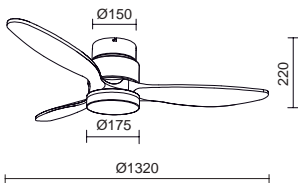

K SELECT	2700K	1420lm
	3200K	1480lm
	4000K	1500lm

LED SMD 24W 35W max. (139/150/179/185/213/225 rpm)

- ☐ 1074B-W4135B-01-01 263€
- ☐ 1074B-W4135B-01-57 263€
- ☐ 1074B-W4135B-01-59 263€

- ☐ 1074B-W4135B-02-02 263€
- ☐ 1074B-W4135B-02-57 263€
- ☐ 1074B-W4135B-02-59 263€