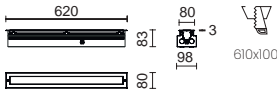

Acabado inox – Stainless steel finish

3000K

LED SMD 12W 1740lm

920G-L3112B-30 833€

4000K

LED SMD 12W 1840lm

920G-L3312B-30 833€

LED SMD 24W 2905lm

920M-L3122B-30 1.037€

LED SMD 24W 3050lm

920M-L3322B-30 1.037€

920N-L3122B-30 1.037€

920N-L3322B-30 1.037€