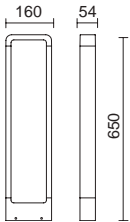

Acabado antracita – Anthracite finish