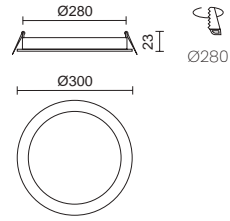

3000K
LED SMD 24W 2040lm
□ 599A-L3124A-01 29€

4000K
LED SMD 24W 2280lm
□ 599A-L3324A-01 29€