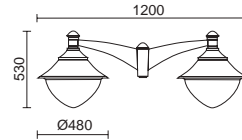

GX53 LED T2 (6x 10W)

2x GX53 LED T2 (6x 10W)

■ 407D-G3IXIA-02 625€

■ 407E-G3IXIA-02 940€