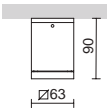

K SELECT	3000K	1190lm
	4000K	1290lm
	6500K	1210lm

CUB

RANGE
EXTENSION

Acabado blanco, negro, gris o antracita – White, black, grey or anthracite finish

Lamps P_855

P_492

GUI0 LED 4,5W max.

- 555E-G2IXIA-01 34€
- 555E-G2IXIA-02 34€
- 555E-G2IXIA-03 34€
- 555E-G2IXIA-04 34€