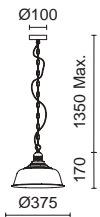

E27 Led / Fluo / Hal max. 60W

■ 620A-G05X1A-02 105€