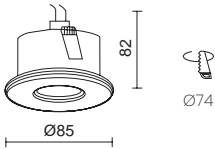

□ 780G-L3108B-21 45€

LED COB 8W 680lm 3000K

□ 780H-L3108B-21 46€

CARPO

Acabado blanco – White finish

GU10
LED Retrofit / QPAR-I6 230V 50W max.

□ 781B-G42XIB-01 13€

GU5.3
LED Retrofit / QR-CBC 51 12V 50W max.