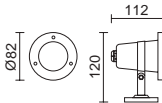

LED SMD 3W 250lm 4000K

GU5,3 LED HAL 3,5W max.

642A-L0203D-30 104€

642A-G23XID-30 93€

	Alimentador / Power supply	
	IN 220-240 V AC / OUT 12 V AC max. 50W	
B02J-X3350D-02	77€	
IN	OUT