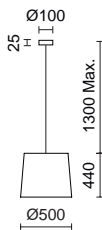

E27 Led max. 15W

■ ■ 985E-G05X1A-02-RI 260€