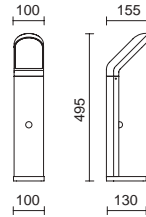

LED SMD 10W 1200lm 3000K

■ 534D-L0109B-04 185€