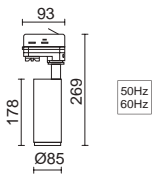

Acabado blanco o negro – White or black finish