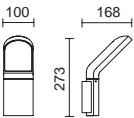

Acabado antracita – Anthracite finish

LED SMD 10W 1200lm 3000K

■ 534A-L0109A-04 135€