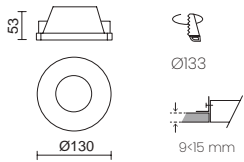

GUI0 Led Retrofit/QPAR-16 230V 50W

□ 798C-G2IXIB-01 17€