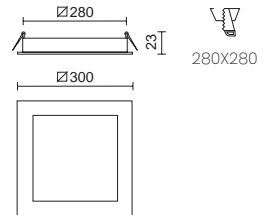

3000K

LED SMD 24W 2040lm

□ 599B-L3124A-01 29€

4000K

LED SMD 24W 2280lm

□ 599B-L3324A-01 29€