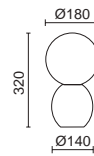

G9 LED Max. 5W

□ 1075C-H20XIA-01 109€

■ 1075C-H20XIA-50 109€