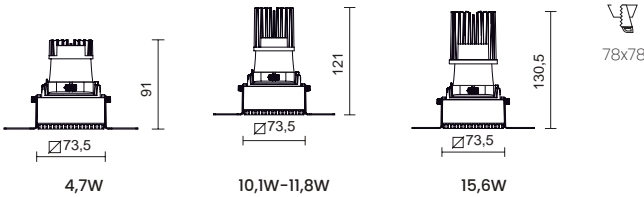

Acabado blanco o negro con embellecedor blanco, negro, cromado u oro
White or black finish with white, black, chrome or gold baffle

Con Driver remoto
With Remote Driver