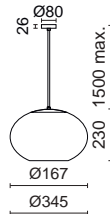

Acabado blanco con difusor crema, rosa o verde
White finish with cream, pink or green diffuser