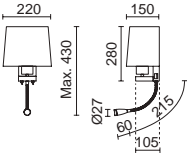

FIRENZE UPDATED

Acabado níquel satinado u oro mate con pantalla blanca, negra o beige.
Satin nickel finish or matt gold with white, black or beige shade.

Lamps P_855

E27 Led / Fluó / Hal max. 60W + LED SMD 3W 240lm 3000K

- ☐○ 507E-Y05XIB-35-7ACA 110€
- ●● 507E-Y05XIB-35-7ACB 110€
- ☐○ 507E-Y05XIB-35-7ACC 110€

E27 Led / Fluó / Hal max. 60W + LED SMD 3W 240lm 3000K

☐○ 507A-Y05XIB-35-7ACA 120€	☐○ 507A-Y05XIB-46-7ACA 125€
●● 507A-Y05XIB-35-7ACB 120€	●● 507A-Y05XIB-46-7ACB 125€
☐○ 507A-Y05XIB-35-7ACC 120€	☐○ 507A-Y05XIB-46-7ACC 125€

E27 Led / Fluó / Hal max. 60W + LED SMD 3W 240lm 3000K

Type A Type A

☐○ 507F-Y05XIB-35-7ACA 145€	☐○ 507F-Y05XIB-46-7ACA 155€
●● 507F-Y05XIB-35-7ACB 145€	●● 507F-Y05XIB-46-7ACB 155€
☐○ 507F-Y05XIB-35-7ACC 145€	☐○ 507F-Y05XIB-46-7ACC 155€