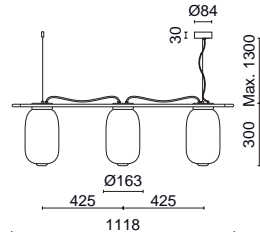

Acabado negro con cristal verde, azul, fougé, cherry o salmón
Black finish with green, blue, fougé, cherry or salmon glass