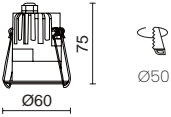

2700K
LED COB 7,5W 840lm

3000K
LED COB 7,5W 88lm

4000K
LED COB 7,5W 935lm

□ 818C-L3808B30-01 51€

□ 818C-L3908B30-01 51€

□ 818C-L4008B30-01 51€

□ 818C-L3808B3D-01 74€

□ 818C-L3908B3D-01 74€

□ 818C-L4008B3D-01 74€