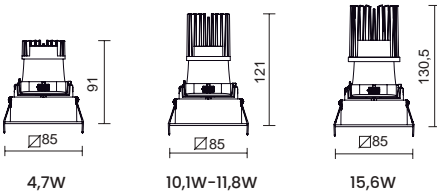

78x78

1007A-

CRI >90		10,6W		15,6W	
4,7W	650lm	2700K	1317lm	2700K	1940lm
3000K	680lm	3000K	1376lm	3000K	2028lm
4000K	719lm	4000K	1456lm	4000K	2145lm

CRI >97	
10,1W	923lm
3000K	949lm
4000K	1031lm

CRI >95 DTW	
11,8W	28lm
2000K	28lm
3000K	1179lm

TUNNABLE WHITE	
10,6W	1278lm
2700K	1278lm
6500K	1563lm