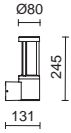

Acabado antracita – Anthracite finish

LED SMD 10W 1300lm 3000K

■ 848A-L0109A-04 134€