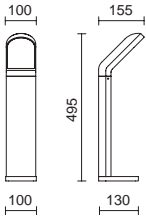

Acabado antracita – Anthracite finish

LED SMD 10W 1200lm 3000K

■ 534B-L0109A-04 146€