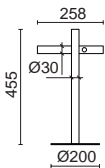

TANIA

RANGE
EXTENSION

Acabado blanco, negro, cobre, oro o verde envejecido – White, black, copper, gold or antique green finish

LED SMD AC 4W 400lm 3000K

- 906G-L3104B-01 205€
- 906G-L3104B-02 205€
- 906G-L3104B-37 236€
- 906G-L3104B-47 236€
- E ■ 906G-L3104B-AG 236€