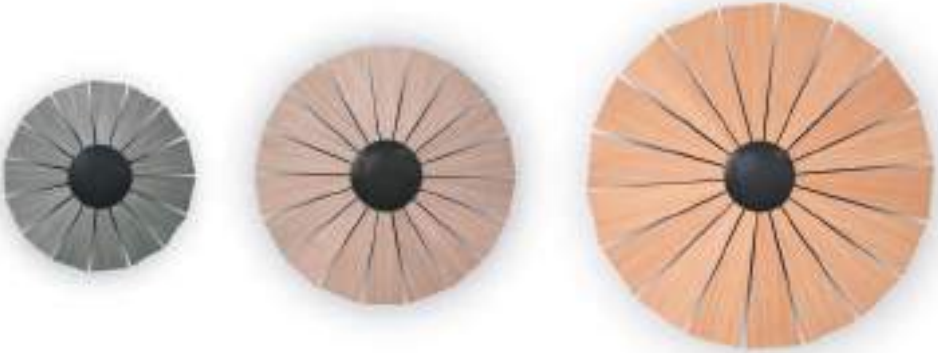

EYE

By Nacho Timón

Acabado negro con aspas madera oscura, natural o clara
Black finish with dark wood, natural or light wood blades