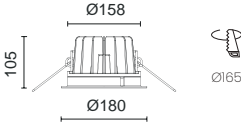

Acabado blanco – White finish

LED COB 24W 4115lm **3000K**

LED COB 24W 4266lm **4000K**

□ 1040C-L3124J70-01 280€

□ 1040C-L3324J70-01 280€

	Alimentador – Power supply max. 30W 700mA DC		
B02N-X3330J-01	16€	220V 240V AC	IP 20

	Alimentador – Power supply max. 40W 700mA DC		
B02P-X3340JM-01	53€	110V 240V AC	IP 67