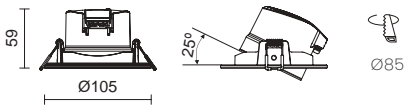

KRAO

Acabado blanco – White finish

LED SMD AC 10,5W

□ 1036C-L4109BAC-01 19€

LED SMD AC 8W

□ 1036E-L4108BAZ-01 24€

K SELECT	2700K	850lm
	3000K	1000lm
	4000K	950lm

K SELECT	2700K	650lm
	3000K	700lm
	4000K	700lm

LED SMD AC 9W

□ 1036D-L4109B3C-01 19€

K SELECT	2700K	720lm
	3000K	850lm
	4000K	800lm

Aro decorativo – Decorative ring

■ A13C-1036-02 2€