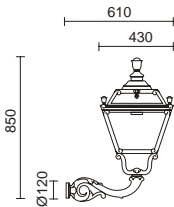

CITY INDURA

By Fumagalli

Acabado negro – Black finish

Lamps_P_855