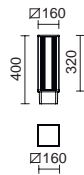

LED SMD 12W 1760lm **3000K**

■ 932C-L3114B-02	694€
■ 932C-L3114B-90	694€
■ 932C-L31RDB-02	840€
■ 932C-L31RDB-90	840€

LED SMD 23W 3480lm **3000K**

■ 932D-L3125B-02	849€
■ 932D-L3125B-90	849€
■ 932D-L31RDB-02	1.022€
■ 932D-L31RDB-90	1.022€

LED SMD 34W 5000lm **3000K**

■ 932A-L3133B-02	1.053€
■ 932A-L3133B-90	1.053€
■ 932A-L31RDB-02	1.113€
■ 932A-L31RDB-90	1.113€

LED SMD 12W 1840lm **4000K**

■ 932C-L3314B-02	694€
■ 932C-L3314B-90	694€
■ 932C-L33RDB-02	840€
■ 932C-L33RDB-90	840€

LED SMD 23W 3680lm **4000K**

■ 932D-L3325B-02	849€
■ 932D-L3325B-90	849€
■ 932D-L33RDB-02	1.022€
■ 932D-L33RDB-90	1.022€

LED SMD 34W 5240lm **4000K**

■ 932A-L3333B-02	1.053€
■ 932A-L3333B-90	1.053€
■ 932A-L33RDB-02	1.113€
■ 932A-L33RDB-90	1.113€

Instalar sobre suelo rígido. En césped o tierra, añadir pilastra de cemento.
Install on rigid ground. On grass or earth, add pilaster cement.