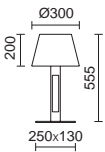

E27 Led/Fluo/Hal max. 60W

☐ ☐ 986B-G05X1A-35-CA 184€
☐ ☐ 986B-G05X1A-47-CB 184€

E27 Led/Fluo/Hal max. 60W

☐ ☐ 986C-G05X1A-35-CA 368€
☐ ☐ 986C-G05X1A-47-CB 368€