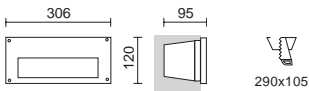

LED SMD AC 13W 1790lm 3000K

- 401A-L0113B-03 287€
- 401A-L0113B-04 287€

E27 Led/Hal/Fluo 42W max.

- 401A-G05X1A-03 153€
- 401A-G05X1A-04 153€